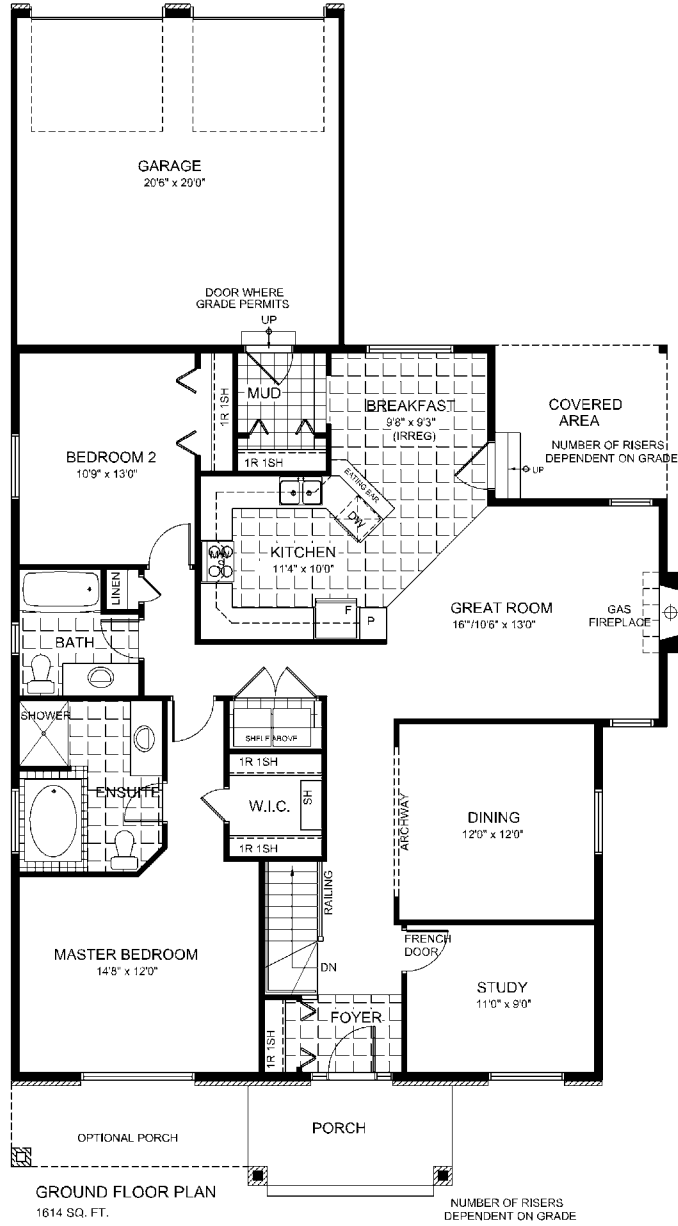

Maberly 1614 SQ. FT.

GROUND FLOOR PLAN

Maberly 1614 SQ. FT.

BASEMENT FLOOR PLAN