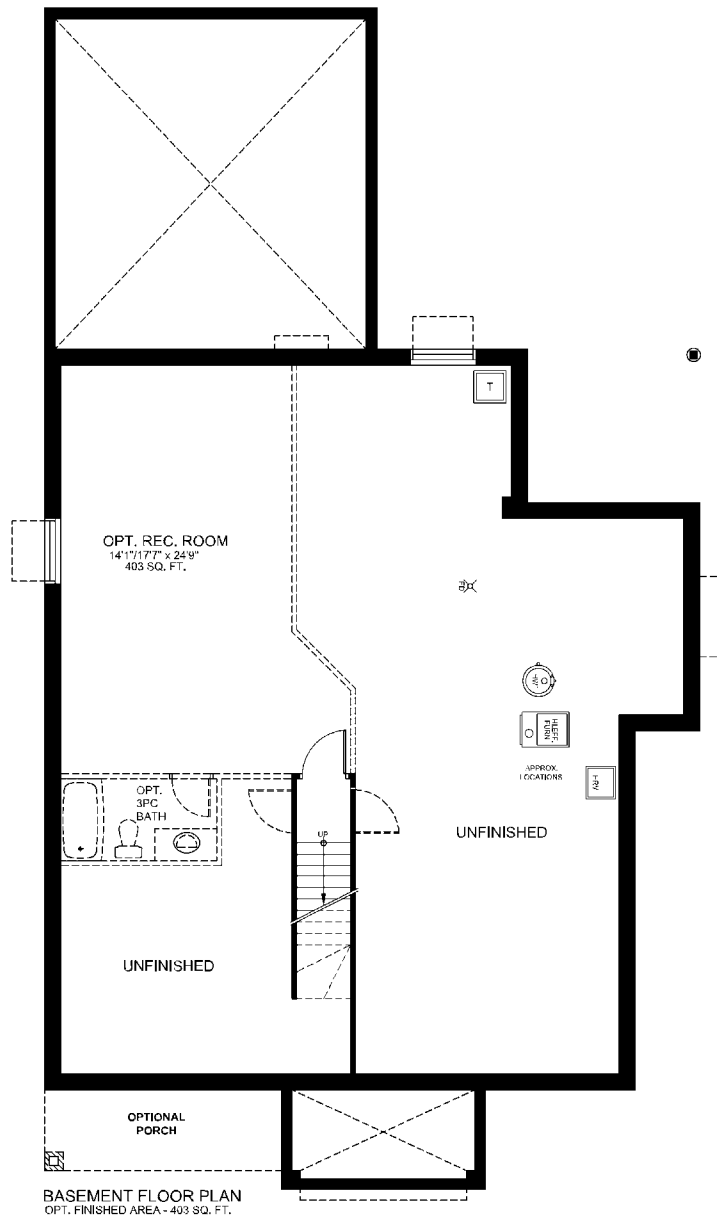

Maberly 1614 SQ. FT.

GROUND FLOOR PLAN

ACTUAL USABLE SPACE MAY VARY FROM THE STATED FLOOR PLACE. THE FLOOR SPACE IS MEASURED IN ACCORDANCE WITH THE TARION (ONTARIO NEW HOME WARRANTY ACT) GUIDELINES. E & O.E. COPYRIGHT 2008-2009 TARTAN HOMES.

Maberly 1614 SQ. FT.

BASEMENT FLOOR PLAN

ACTUAL USABLE SPACE MAY VARY FROM THE STATED FLOOR PLACE. THE FLOOR SPACE IS MEASURED IN ACCORDANCE WITH THE TARION (ONTARIO NEW HOME WARRANTY ACT) GUIDELINES. E & O.E. COPYRIGHT 2008-2009 TARTAN HOMES.