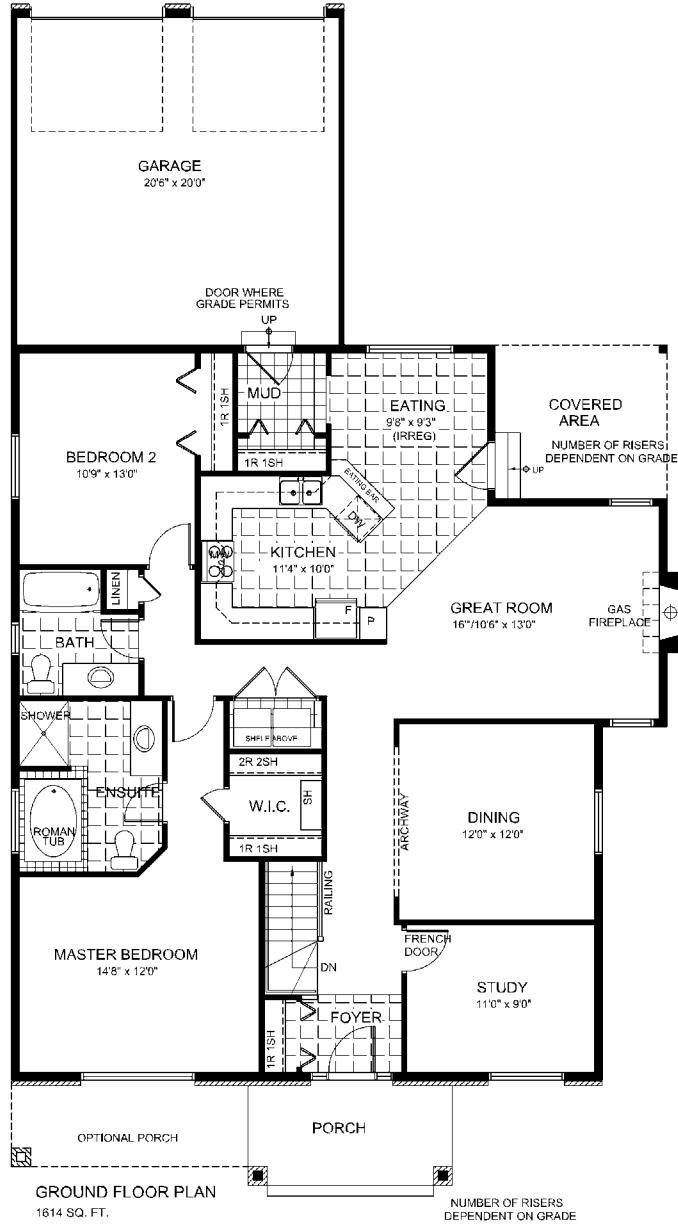

Maberly 1614 SQ. FT.

GROUND FLOOR PLAN

ACTUAL USABLE SPACE MAY VARY FROM THE STATED FLOOR PLACE. THE FLOOR SPACE IS MEASURED IN ACCORDANCE WITH THE TARION (ONTARIO NEW HOME WARRANTY ACT) GUIDELINES. E & O.E. COPYRIGHT 2008-2009 TARTAN HOMES.

Maberly 1614 SQ. FT.

BASEMENT FLOOR PLAN

ACTUAL USABLE SPACE MAY VARY FROM THE STATED FLOOR PLACE. THE FLOOR SPACE IS MEASURED IN ACCORDANCE WITH THE TARION (ONTARIO NEW HOME WARRANTY ACT) GUIDELINES. E & O.E. COPYRIGHT 2008-2009 TARTAN HOMES.