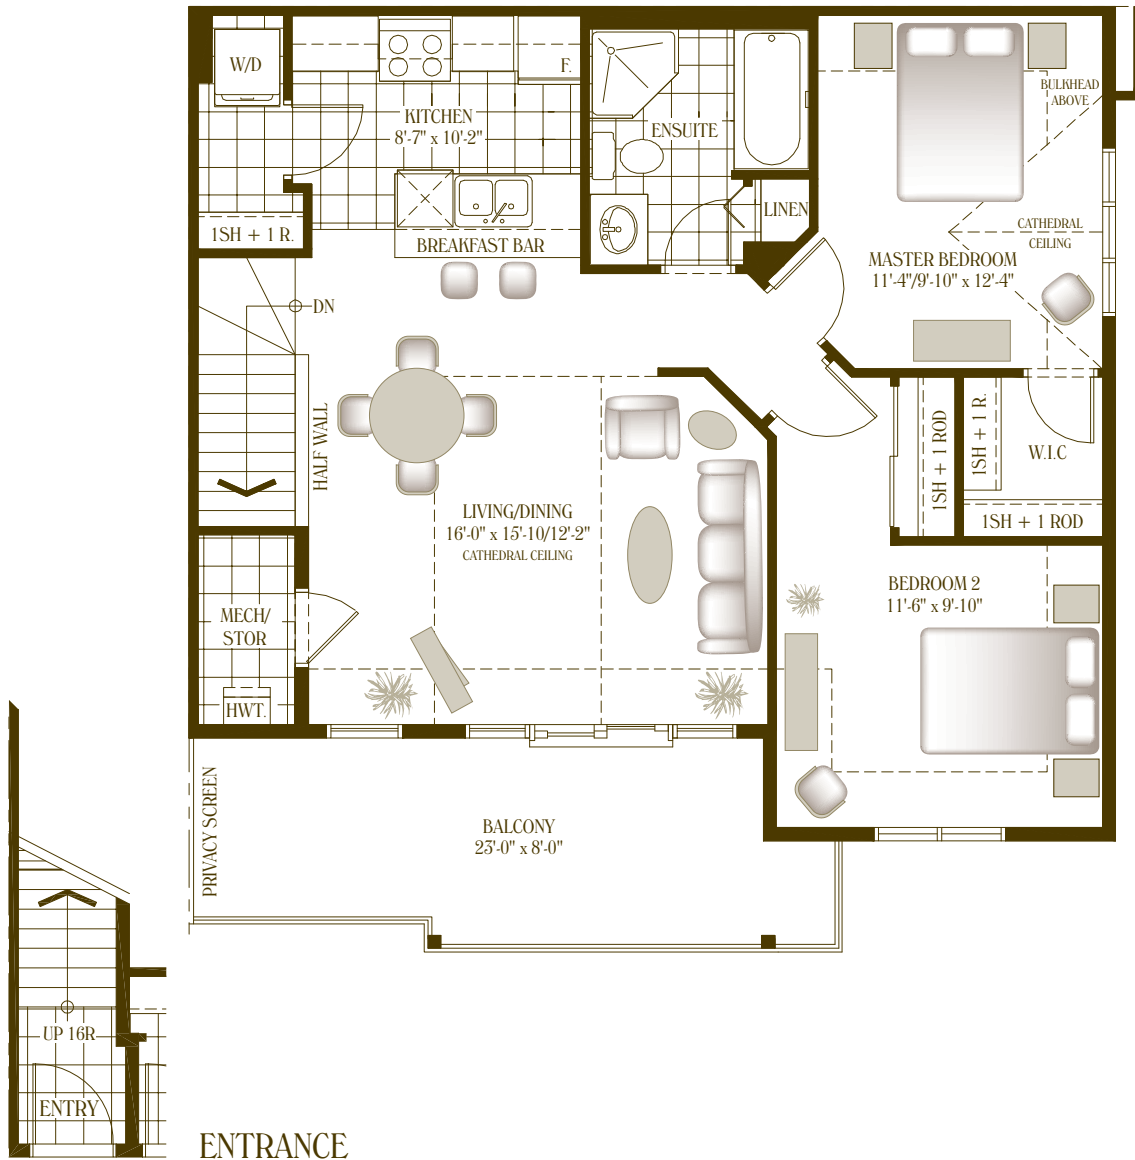

Santo 944 SQ. FT.

LOFT FLAT FLOOR PLAN

ACTUAL USABLE SPACE MAY VARY FROM THE STATED FLOOR PLACE. THE FLOOR SPACE IS MEASURED IN ACCORDANCE WITH THE TARION (ONTARIO NEW HOME WARRANTY ACT) GUIDELINES. E & O.E. COPYRIGHT 2007 TARTAN HOMES.