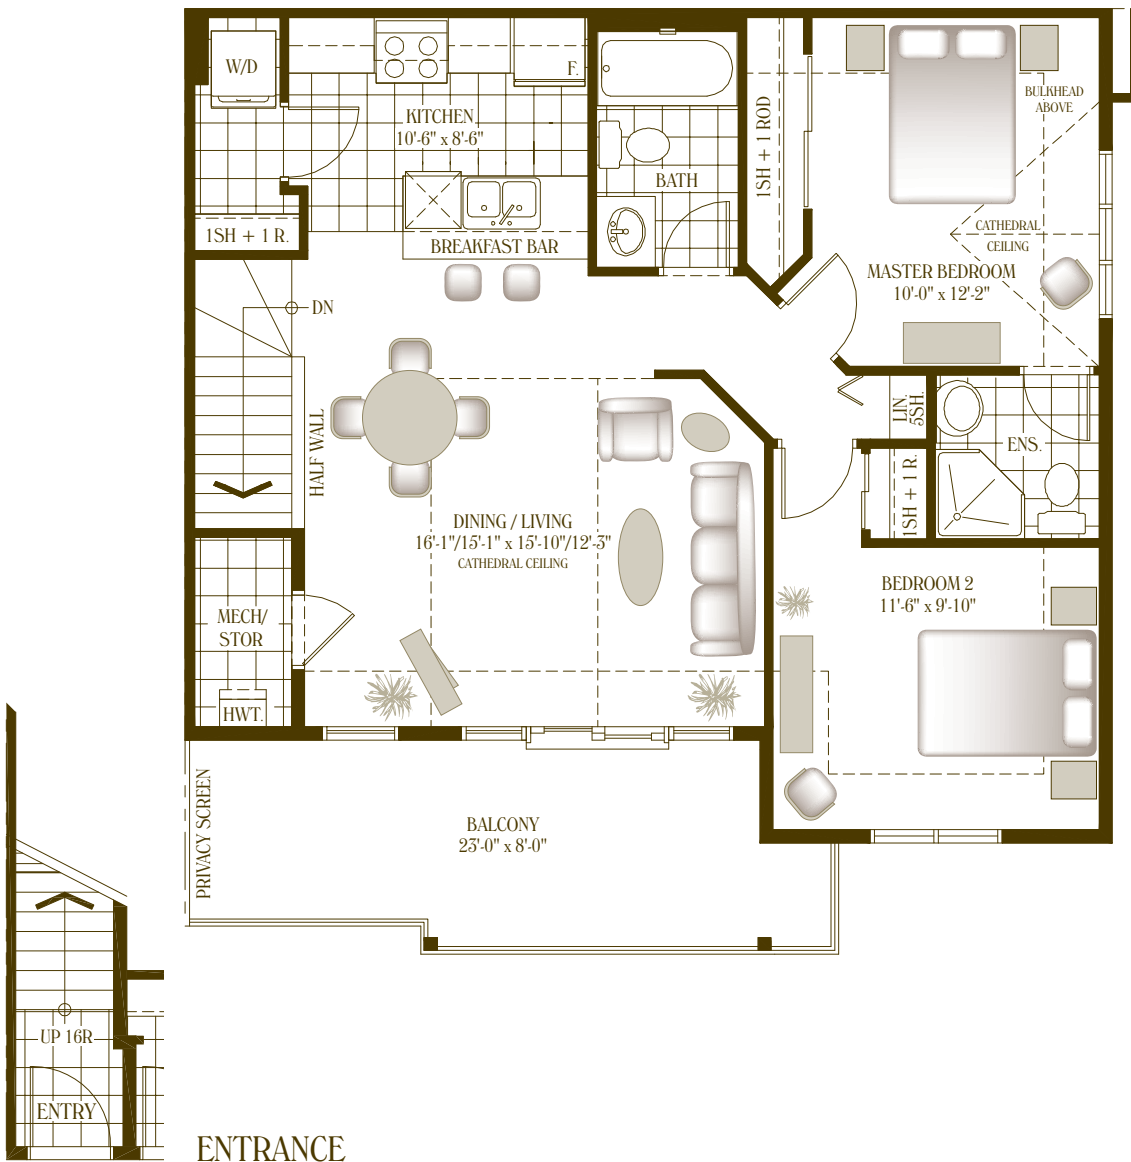

Espresso 944 SQ. FT.

LOFT FLAT FLOOR PLAN

ACTUAL USABLE SPACE MAY VARY FROM THE STATED FLOOR PLACE. THE FLOOR SPACE IS MEASURED IN ACCORDANCE WITH THE TARIION (ONTARIO NEW HOME WARRANTY ACT) GUIDELINES. E & O.E. COPYRIGHT 2007 TARTAN HOMES.