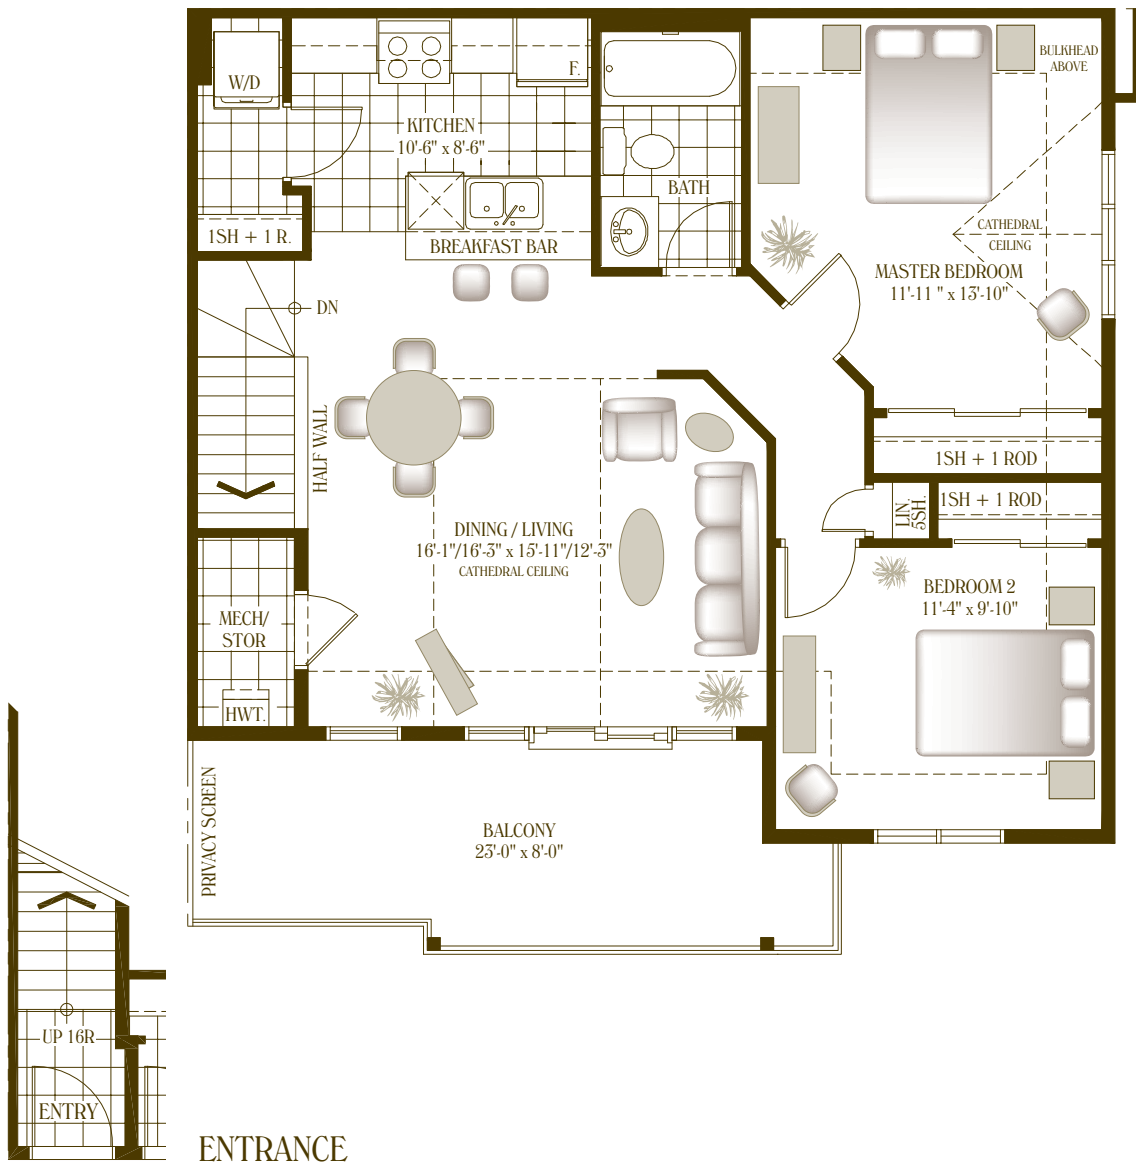

Americano 944 SQ. FT.

LOFT FLAT FLOOR PLAN

ACTUAL USABLE SPACE MAY VARY FROM THE STATED FLOOR PLACE. THE FLOOR SPACE IS MEASURED IN ACCORDANCE WITH THE TARION (ONTARIO NEW HOME WARRANTY ACT) GUIDELINES. E & O.E. COPYRIGHT 2007 TARTAN HOMES.