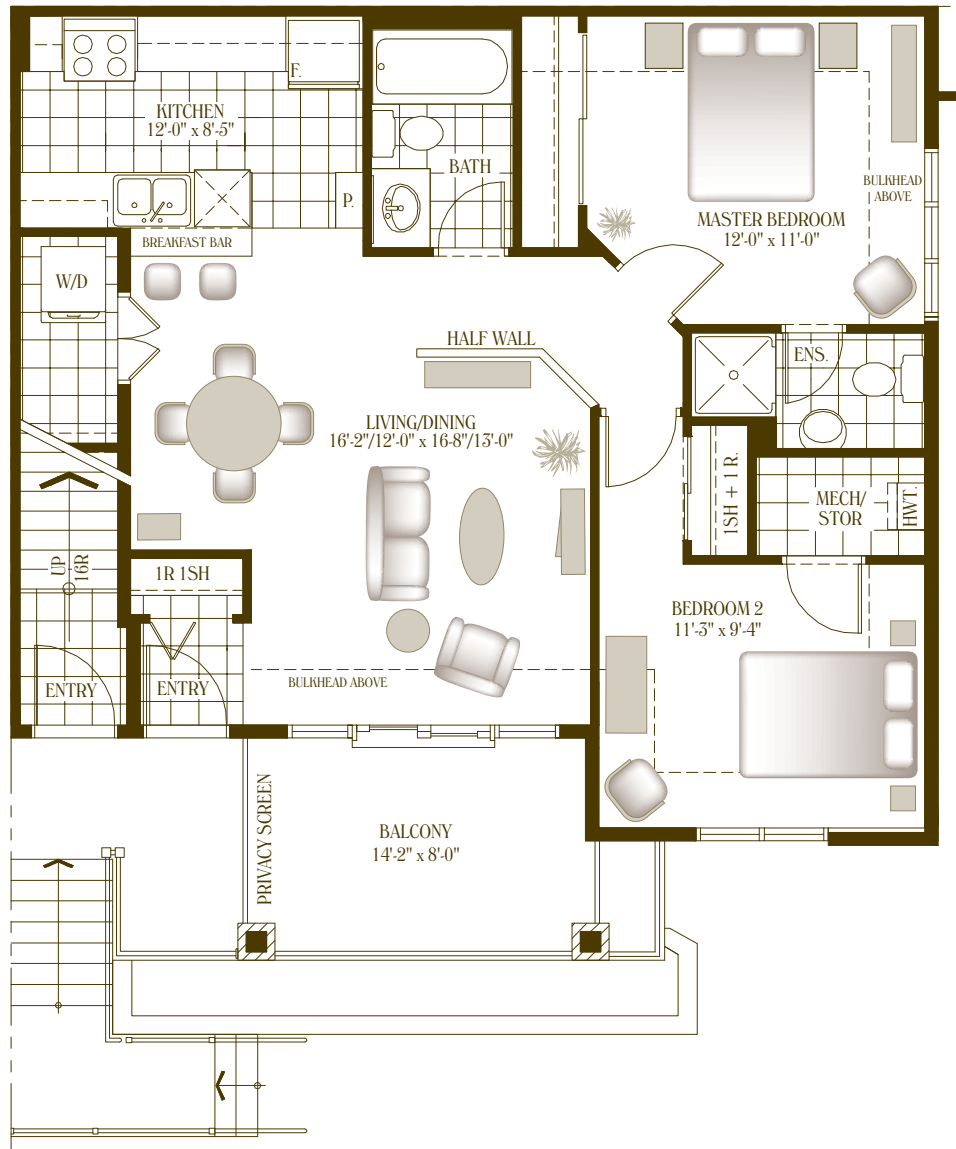

# Mocha Café 868 SQ. FT.

MEZZANINE FLAT FLOOR PLAN

ACTUAL USABLE SPACE MAY VARY FROM THE STATED FLOOR PLACE. THE FLOOR SPACE IS MEASURED IN ACCORDANCE WITH THE TARIION (ONTARIO NEW HOME WARRANTY ACT) GUIDELINES. E & O.E. COPYRIGHT 2007 TARTAN HOMES.