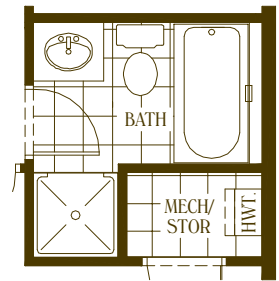

Moccaccino 868 SQ. FT.

MEZZANINE FLAT FLOOR PLAN

OPT. BATH

ACTUAL USABLE SPACE MAY VARY FROM THE STATED FLOOR PLACE. THE FLOOR SPACE IS MEASURED IN ACCORDANCE WITH THE TARION (ONTARIO NEW HOME WARRANTY ACT) GUIDELINES. E & O.E. COPYRIGHT 2007 TARTAN HOMES.