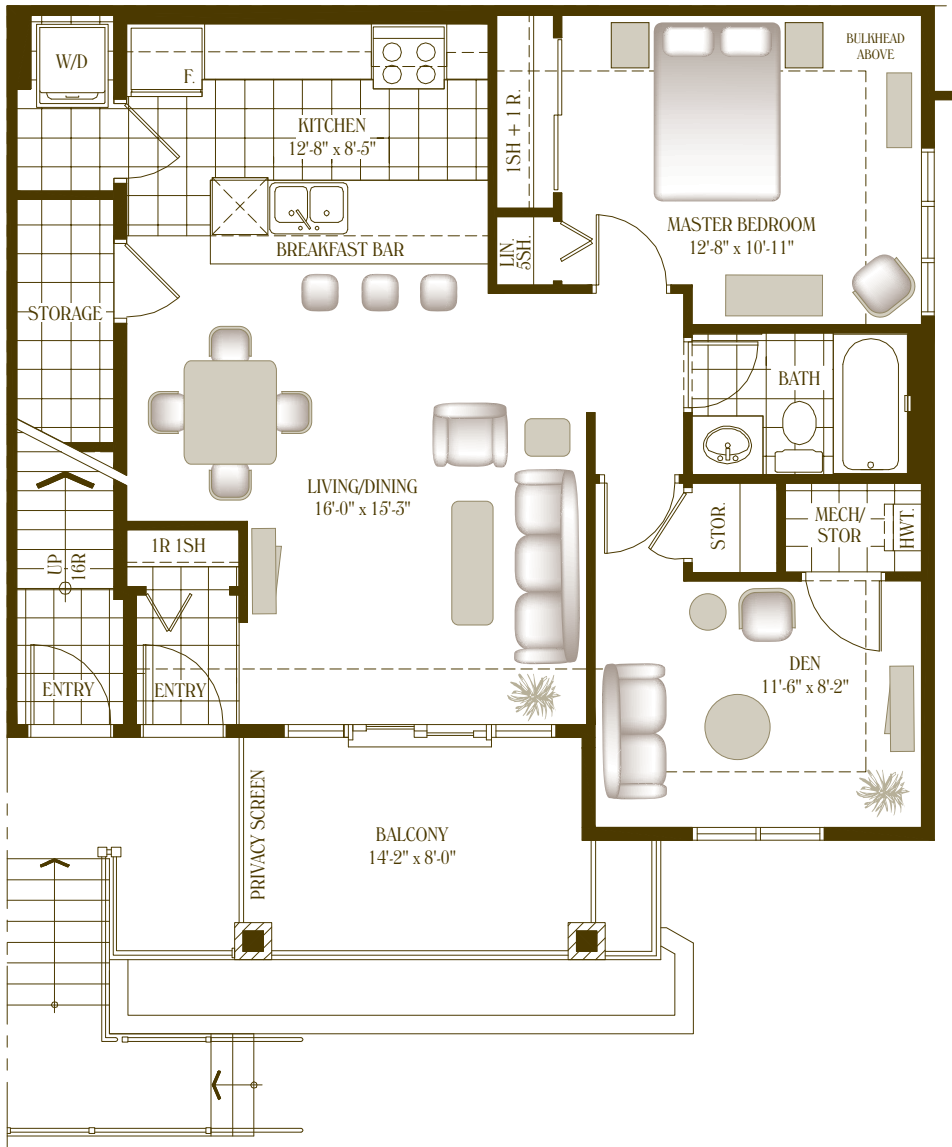

Moccaccino 868 SQ. FT.

MEZZANINE FLAT FLOOR PLAN

OPT. BATH

ACTUAL USABLE SPACE MAY VARY FROM THE STATED FLOOR PLACE. THE FLOOR SPACE IS MEASURED IN ACCORDANCE WITH THE TARION (ONTARIO NEW HOME WARRANTY ACT) GUIDELINES. E & O.E. COPYRIGHT 2007 TARTAN HOMES.