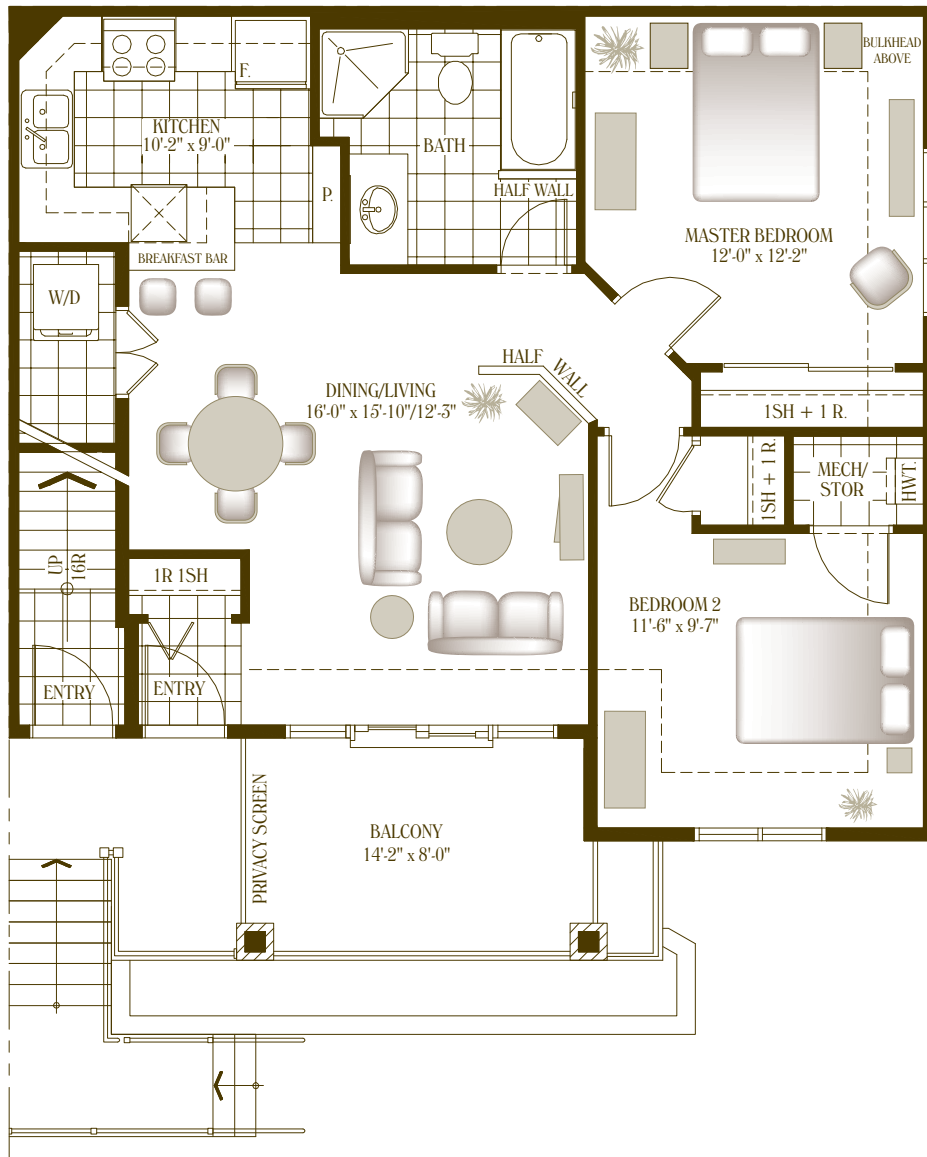

Macchiato 868 SQ. FT.

FLOOR PLAN

ACTUAL USABLE SPACE MAY VARY FROM THE STATED FLOOR PLACE. THE FLOOR SPACE IS MEASURED IN ACCORDANCE WITH THE TARION (ONTARIO NEW HOME WARRANTY ACT) GUIDELINES. E & O.E. COPYRIGHT 2007 TARTAN HOMES.