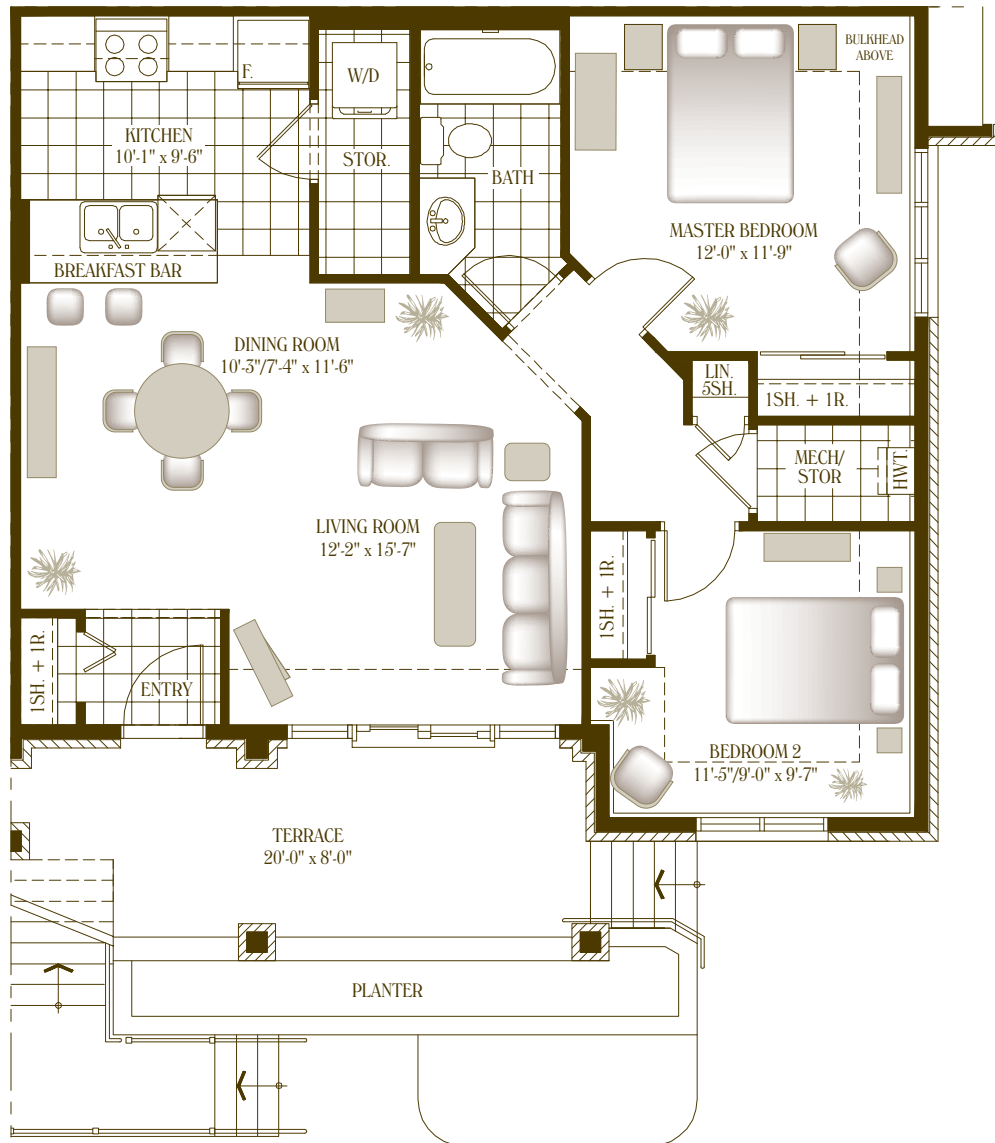

Café au lait 902 SQ. FT.

TERRACE FLAT FLOOR PLAN

ACTUAL USABLE SPACE MAY VARY FROM THE STATED FLOOR PLACE. THE FLOOR SPACE IS MEASURED IN ACCORDANCE WITH THE TARION (ONTARIO NEW HOME WARRANTY ACT) GUIDELINES. E & O.E. COPYRIGHT 2007 TARTAN HOMES.