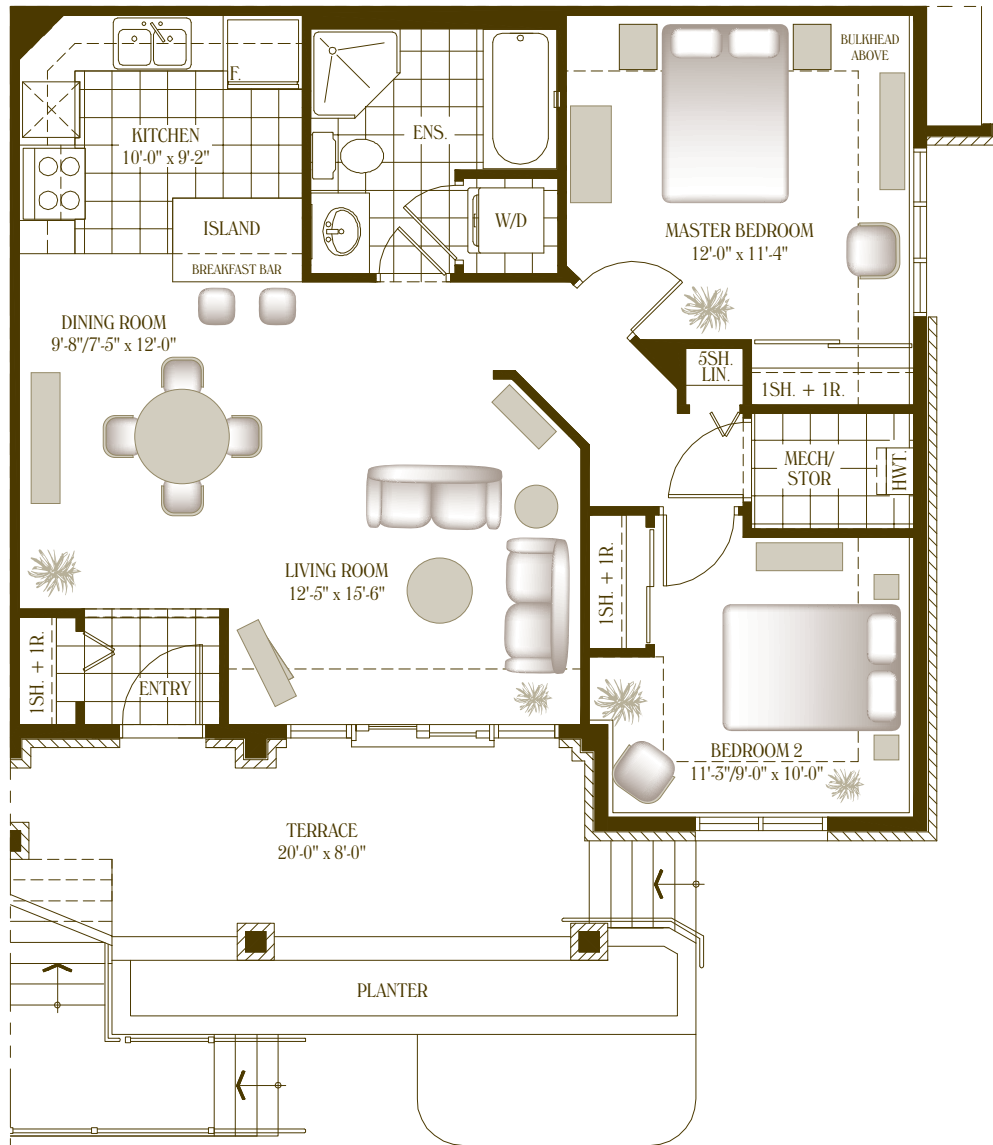

Cappuccino 902 SQ. FT.

TERRACE FLAT FLOOR PLAN

ACTUAL USABLE SPACE MAY VARY FROM THE STATED FLOOR PLACE. THE FLOOR SPACE IS MEASURED IN ACCORDANCE WITH THE TARIION (ONTARIO NEW HOME WARRANTY ACT) GUIDELINES. E & O.E. COPYRIGHT 2007 TARTAN HOMES.