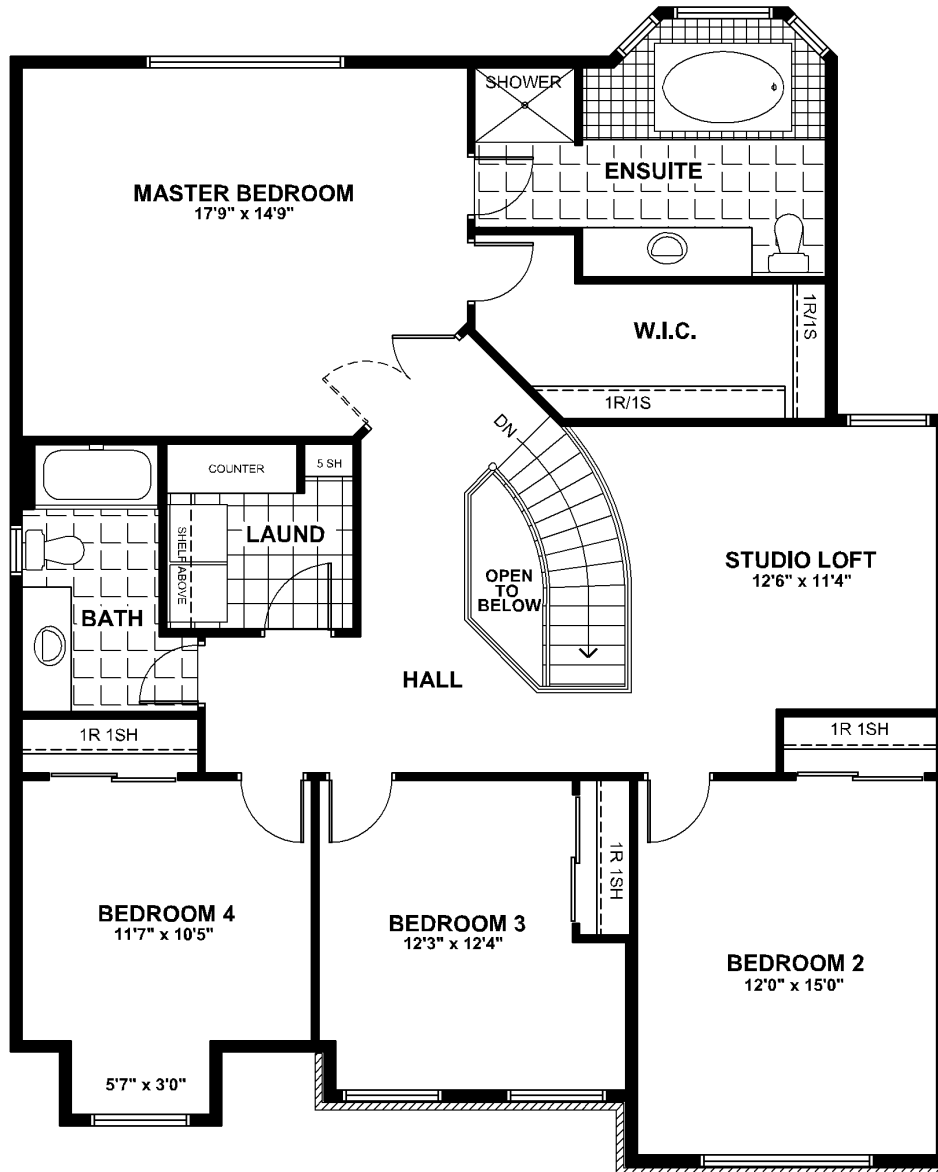

Glenburne 2938 SQ. FT.

GROUND FLOOR PLAN

Glenburne 2938 SQ. FT.

2ND FLOOR PLAN / 4 BEDROOMS WITH LOFT

Glenburne 2938 SQ. FT.

2ND FLOOR PLAN / 5 BEDROOMS

Glenburne 2938 SQ. FT.

BASEMENT FLOOR PLAN