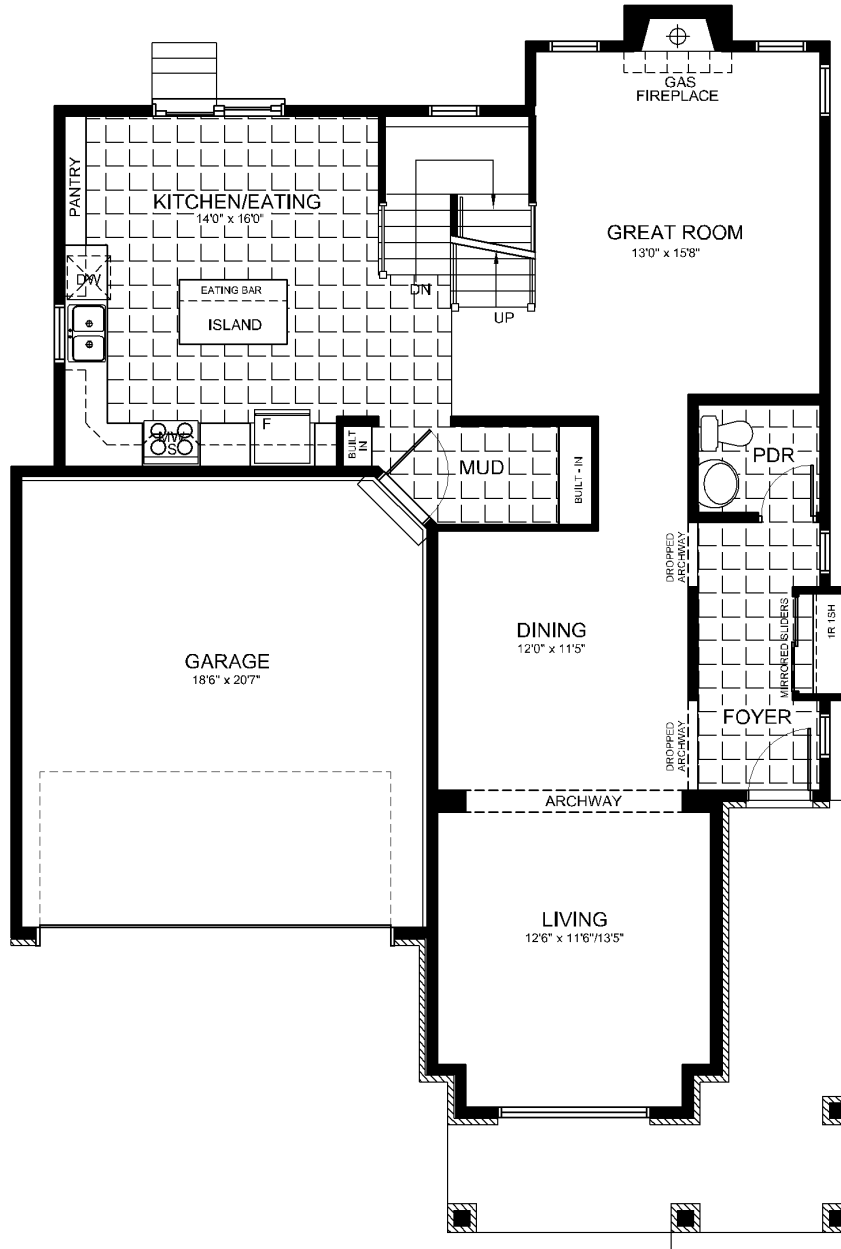

# Addison 2469 SQ. FT.

GROUND FLOOR PLAN

ACTUAL USABLE SPACE MAY VARY FROM THE STATED FLOOR PLACE. THE FLOOR SPACE IS MEASURED IN ACCORDANCE WITH THE TARIION (ONTARIO NEW HOME WARRANTY ACT) GUIDELINES. E & O.E. COPYRIGHT 2007 TARTAN HOMES.

# Addison 2469 SQ. FT.

BASEMENT FLOOR PLAN

ACTUAL USABLE SPACE MAY VARY FROM THE STATED FLOOR PLACE. THE FLOOR SPACE IS MEASURED IN ACCORDANCE WITH THE TARION (ONTARIO NEW HOME WARRANTY ACT) GUIDELINES. E & O.E. COPYRIGHT 2007 TARTAN HOMES.