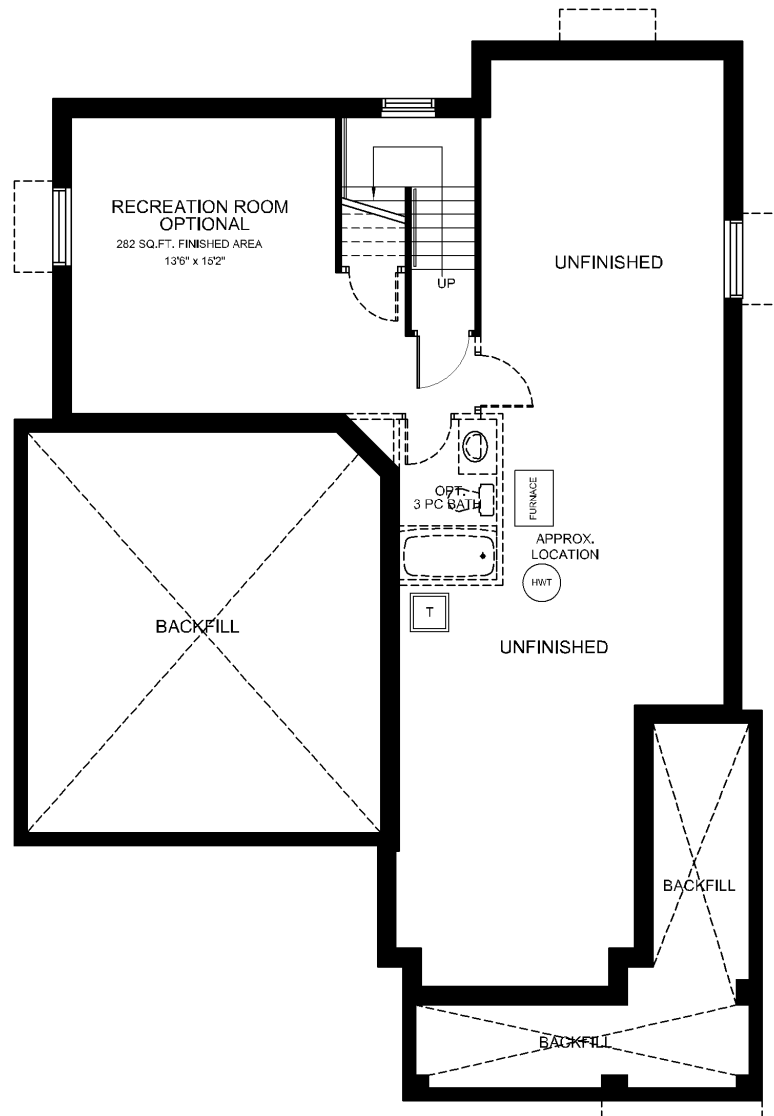

# Addison 2469 SQ. FT.

GROUND FLOOR PLAN

ACTUAL USABLE SPACE MAY VARY FROM THE STATED FLOOR PLACE. THE FLOOR SPACE IS MEASURED IN ACCORDANCE WITH THE TARIION (ONTARIO NEW HOME WARRANTY ACT) GUIDELINES. E & O.E. COPYRIGHT 2007 TARTAN HOMES.

# Addison 2469 SQ. FT.

BASEMENT FLOOR PLAN

ACTUAL USABLE SPACE MAY VARY FROM THE STATED FLOOR PLACE. THE FLOOR SPACE IS MEASURED IN ACCORDANCE WITH THE TARION (ONTARIO NEW HOME WARRANTY ACT) GUIDELINES. E & O.E. COPYRIGHT 2007 TARTAN HOMES.