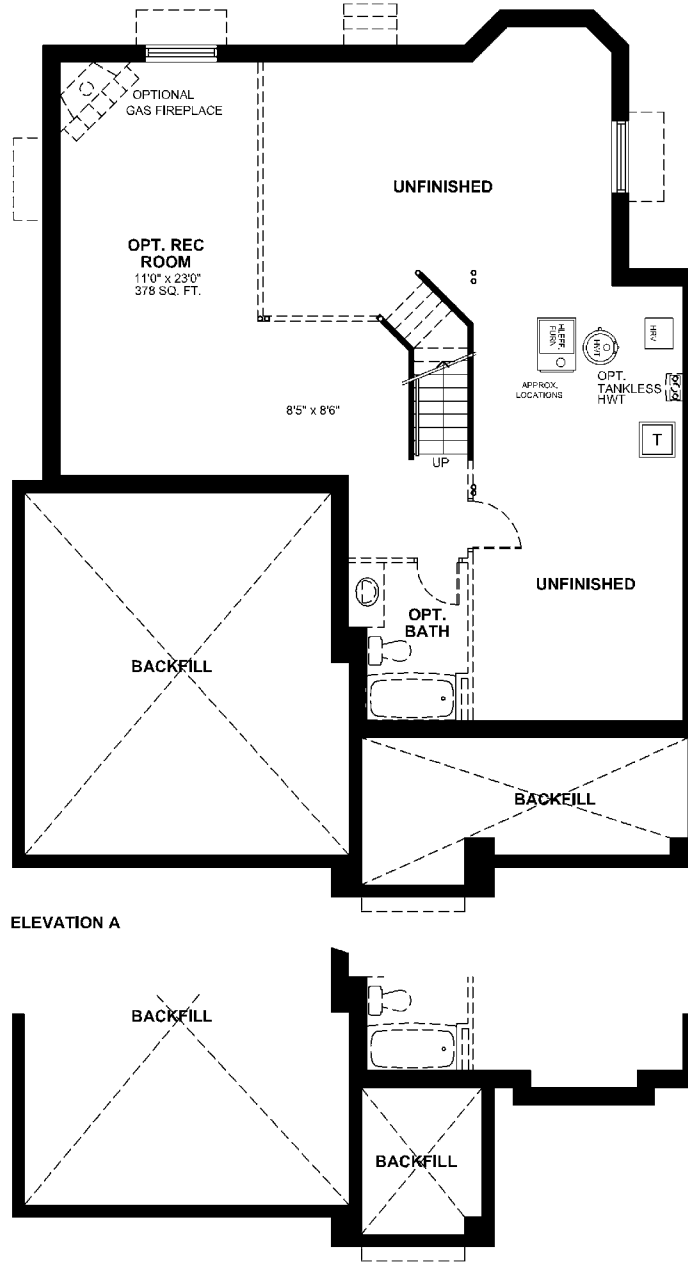

# Newburgh 2532 SQ. FT.

2ND FLOOR PLAN / 4 BEDROOMS WITH LOFT

ELEVATION A

ELEVATION B

SECOND FLOOR PLAN  
1390-12 = 1378 Sq. Ft.

# Newburgh 2532 SQ. FT.

2ND FLOOR PLAN / 5 BEDROOMS

ELEVATION A

ELEVATION B

**SECOND FLOOR PLAN**  
1390-12 = 1378 Sq.Ft.

# Newburgh 2532 SQ. FT.

## BASEMENT FLOOR PLAN

ELEVATION A