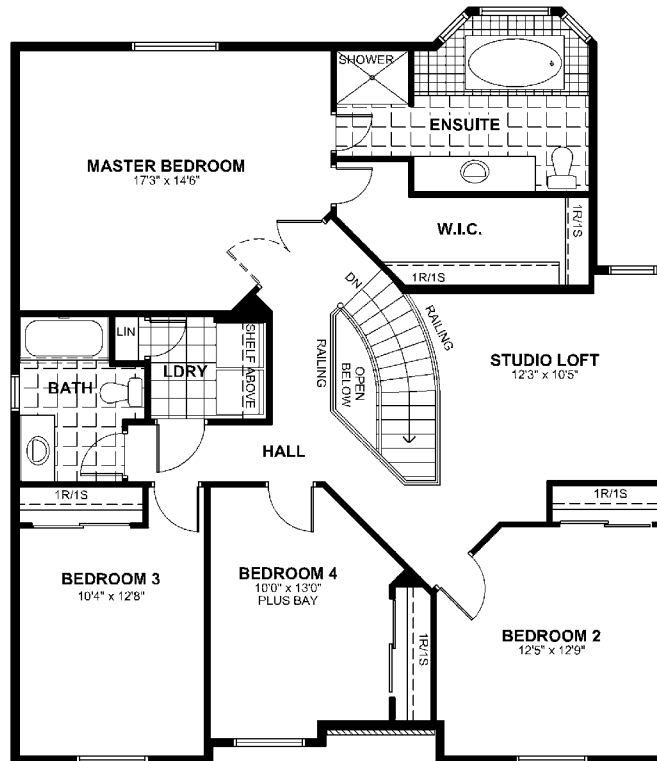

# Newburgh 2532 SQ. FT.

2ND FLOOR PLAN / 4 BEDROOMS WITH LOFT

ELEVATION A

ELEVATION B

SECOND FLOOR PLAN  
1390-12 = 1378 Sq. Ft.

# Newburgh 2532 SQ. FT.

2ND FLOOR PLAN / 5 BEDROOMS

ELEVATION A

ELEVATION B

**SECOND FLOOR PLAN**  
1390-12 = 1378 Sq.Ft.

# Newburgh 2532 SQ. FT.

## BASEMENT FLOOR PLAN

ELEVATION A