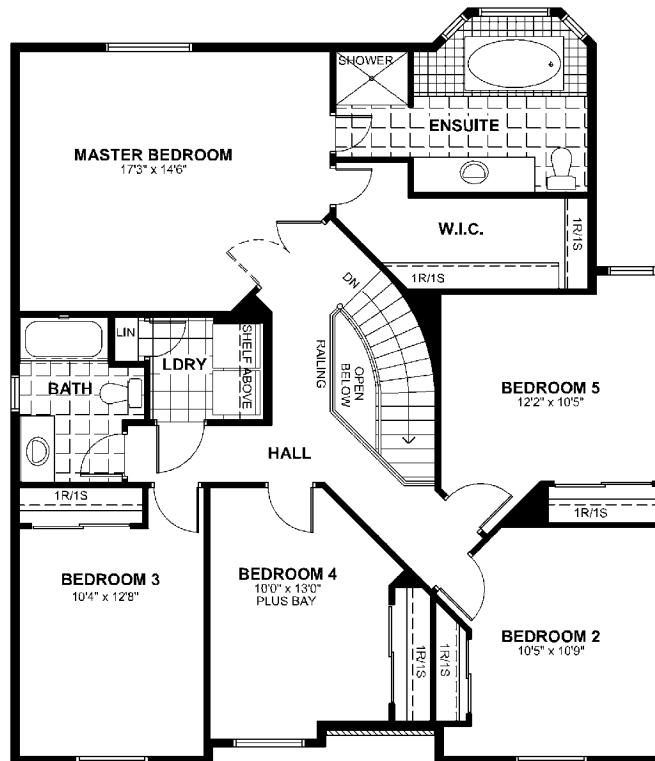

# Newburgh 2532 SQ. FT.

2ND FLOOR PLAN / 4 BEDROOMS WITH LOFT

ELEVATION A

ELEVATION B

SECOND FLOOR PLAN  
1390-12 = 1378 Sq. Ft.

# Newburgh 2532 SQ. FT.

2ND FLOOR PLAN / 5 BEDROOMS

ELEVATION A

ELEVATION B

**SECOND FLOOR PLAN**  
1390-12 = 1378 Sq.Ft.

# Newburgh 2532 SQ. FT.

## BASEMENT FLOOR PLAN

ELEVATION A