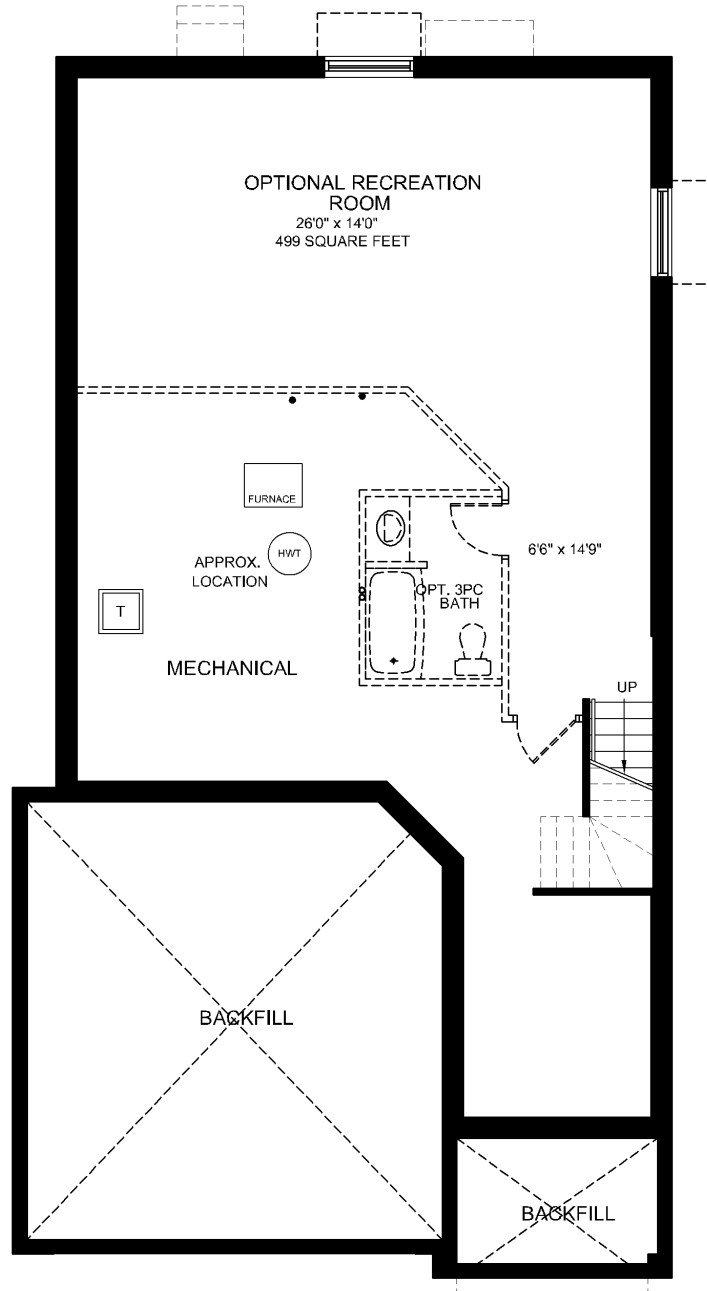

Metcalfe 2359 SQ. FT.

GROUND FLOOR PLAN

ACTUAL USABLE SPACE MAY VARY FROM THE STATED FLOOR PLACE. THE FLOOR SPACE IS MEASURED IN ACCORDANCE WITH THE TARION (ONTARIO NEW HOME WARRANTY ACT) GUIDELINES. E & O.E. COPYRIGHT 2007 TARTAN HOMES.

Metcalfe 2359 SQ. FT.

BASEMENT FLOOR PLAN

ACTUAL USABLE SPACE MAY VARY FROM THE STATED FLOOR PLACE. THE FLOOR SPACE IS MEASURED IN ACCORDANCE WITH THE TARION (ONTARIO NEW HOME WARRANTY ACT) GUIDELINES. E & O.E. COPYRIGHT 2007 TARTAN HOMES.