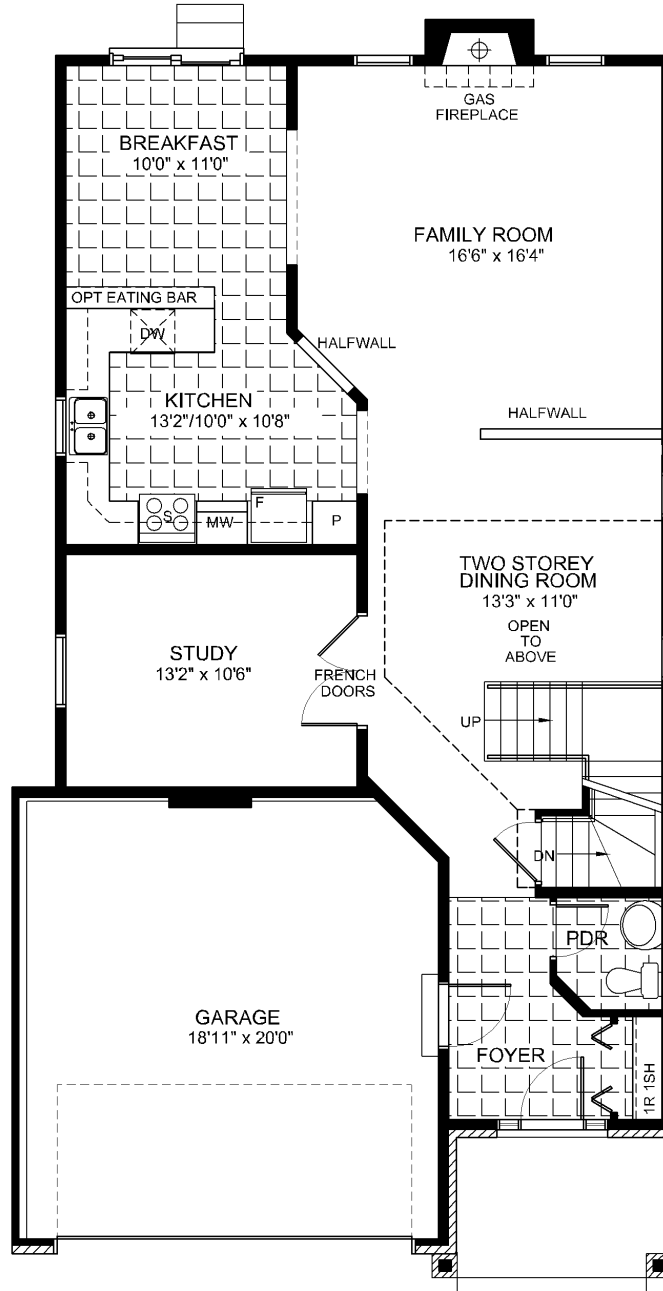

Metcalfe 2359 SQ. FT.

GROUND FLOOR PLAN

ACTUAL USABLE SPACE MAY VARY FROM THE STATED FLOOR PLACE. THE FLOOR SPACE IS MEASURED IN ACCORDANCE WITH THE TARION (ONTARIO NEW HOME WARRANTY ACT) GUIDELINES. E & O.E. COPYRIGHT 2007 TARTAN HOMES.

Metcalfe 2359 SQ. FT.

BASEMENT FLOOR PLAN

ACTUAL USABLE SPACE MAY VARY FROM THE STATED FLOOR PLACE. THE FLOOR SPACE IS MEASURED IN ACCORDANCE WITH THE TARION (ONTARIO NEW HOME WARRANTY ACT) GUIDELINES. E & O.E. COPYRIGHT 2007 TARTAN HOMES.