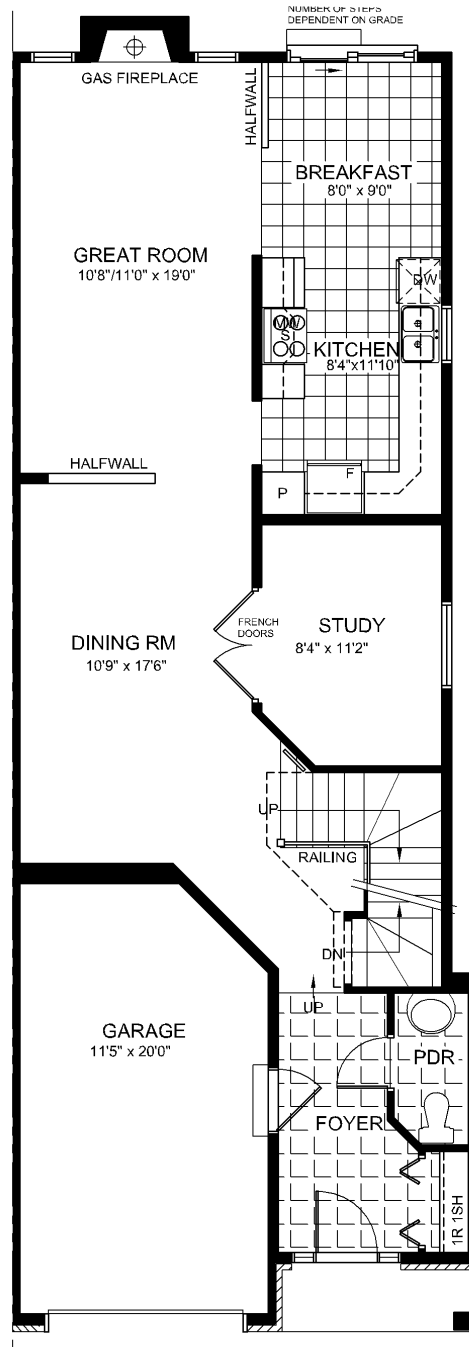

White Cedar 2467 SQ. FT. INCL. 493 SQ. FT. FINISHED BASEMENT

GROUND FLOOR PLAN

White Cedar 2467 SQ. FT. INCL. 493 SQ. FT. FINISHED BASEMENT

GROUND FLOOR PLAN WITH STUDY

White Cedar 2467 SQ. FT. INCL. 493 SQ. FT. FINISHED BASEMENT

2ND FLOOR PLAN / 3 BEDROOMS WITH LOFT

White Cedar 2467 SQ. FT. INCL. 493 SQ. FT. FINISHED BASEMENT

BASEMENT FLOOR PLAN