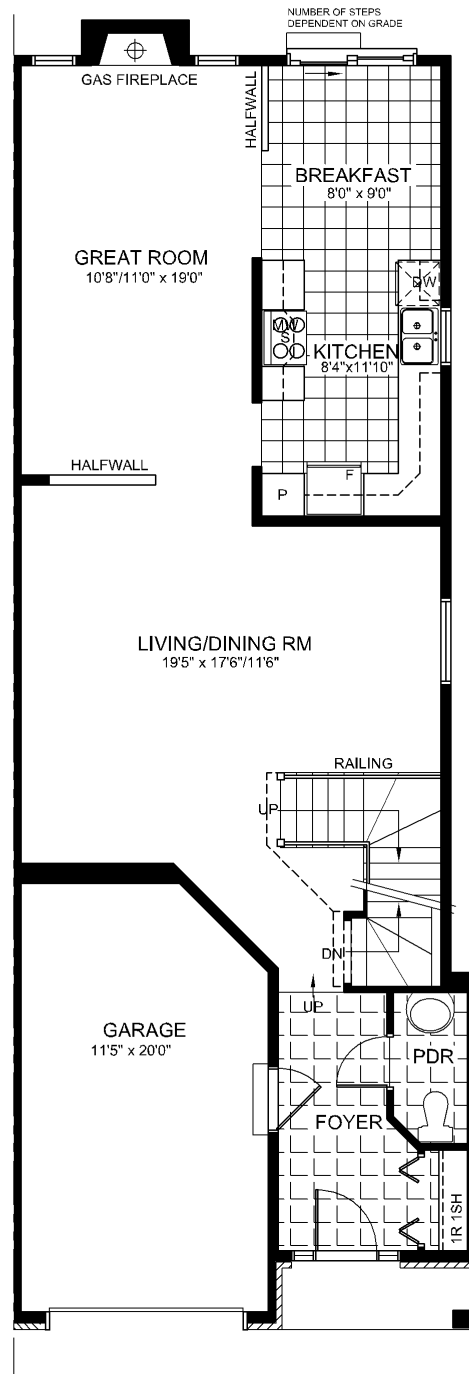

White Cedar 2467 SQ. FT. INCL. 493 SQ. FT. FINISHED BASEMENT

GROUND FLOOR PLAN

White Cedar 2467 SQ. FT. INCL. 493 SQ. FT. FINISHED BASEMENT

GROUND FLOOR PLAN WITH STUDY

White Cedar 2467 SQ. FT. INCL. 493 SQ. FT. FINISHED BASEMENT

2ND FLOOR PLAN / 3 BEDROOMS WITH LOFT

White Cedar 2467 SQ. FT. INCL. 493 SQ. FT. FINISHED BASEMENT

BASEMENT FLOOR PLAN