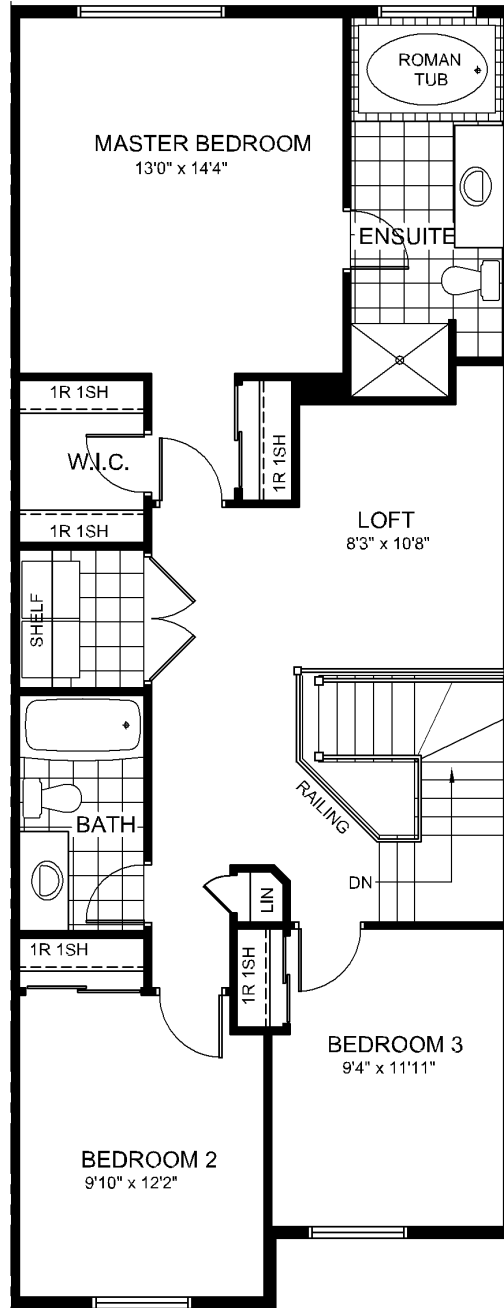

White Cedar 2467 SQ. FT. INCL. 493 SQ. FT. FINISHED BASEMENT

GROUND FLOOR PLAN

White Cedar 2467 SQ. FT. INCL. 493 SQ. FT. FINISHED BASEMENT

GROUND FLOOR PLAN WITH STUDY

White Cedar 2467 SQ. FT. INCL. 493 SQ. FT. FINISHED BASEMENT

2ND FLOOR PLAN / 3 BEDROOMS WITH LOFT

White Cedar 2467 SQ. FT. INCL. 493 SQ. FT. FINISHED BASEMENT

BASEMENT FLOOR PLAN