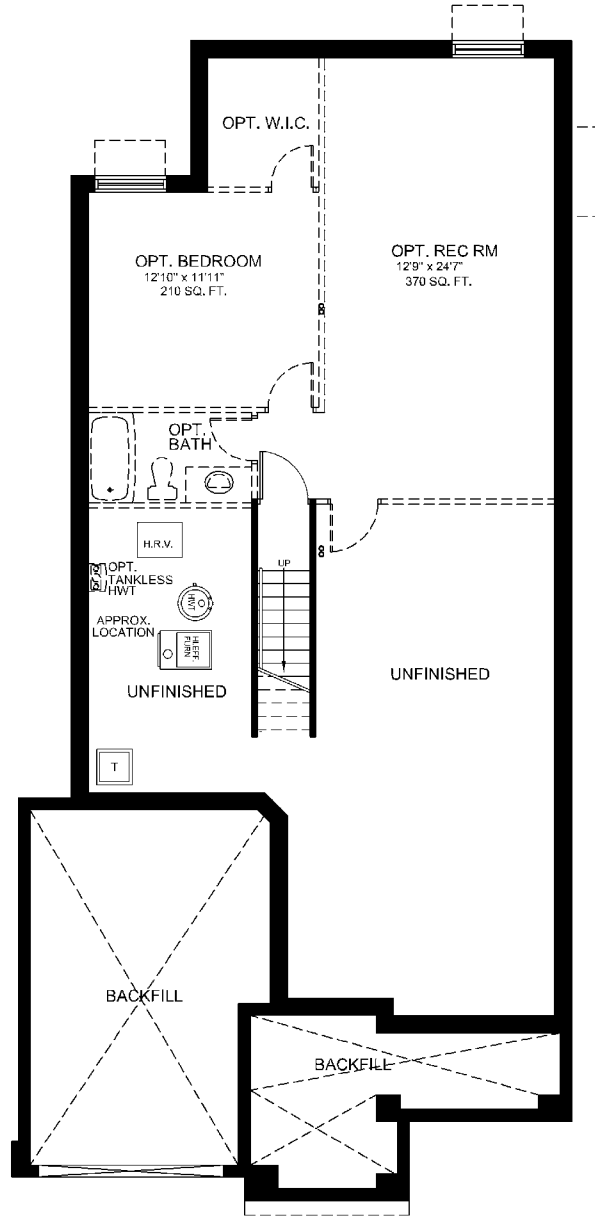

# Yellowstone 1347 SQ. FT.

## BASEMENT FLOOR PLAN

BASEMENT FLOOR PLAN  
OPTIONAL FINISHED REC ROOM - 370 SQ. FT.