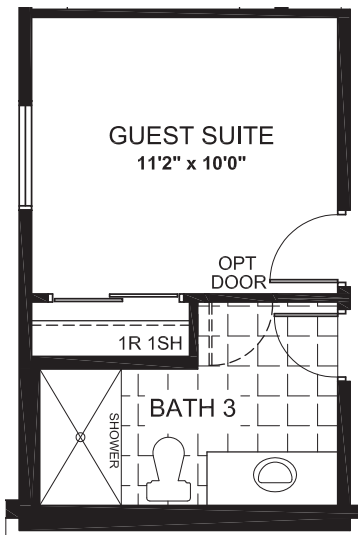

2.5+ 

LOT SIZE
35'

BASEMENT

*Optional basement bedroom includes finished standard floor, walls, ceiling, door and closet.

VEGA

2980
SQ. FT.

Square footage includes
finished basement

ELV A

4+ 

2.5+ 

LOT SIZE
35'

OPTIONS

OPTIONAL ENSUITE 2

OPTIONAL PREP KITCHEN

OPTIONAL GUEST SUITE
AND BATH 3

OPTIONAL 5TH BEDROOM AND BATH 2

OPTIONAL EXTENDED
RECREATION ROOM

OPTIONAL BASEMENT
BEDROOM WITH RECREATION ROOM

BEDROOM 5
10'0" x 10'0"

OPEN
TO
BELOW