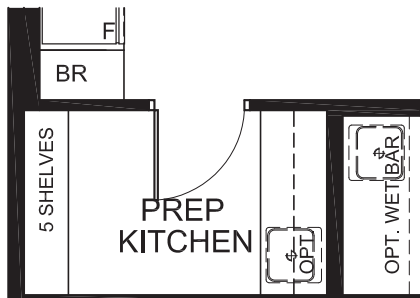

2.5+ 

LOT SIZE
35'

BASEMENT

*Optional basement bedroom includes finished standard floor, walls, ceiling, door and closet.

VEGA

2980
SQ. FT.

Square footage includes
finished basement

ELV A

4+ 

2.5+ 

LOT SIZE
35'

OPTIONS

OPTIONAL ENSUITE 2

OPTIONAL PREP KITCHEN

OPTIONAL GUEST SUITE
AND BATH 3

OPTIONAL 5TH BEDROOM AND BATH 2