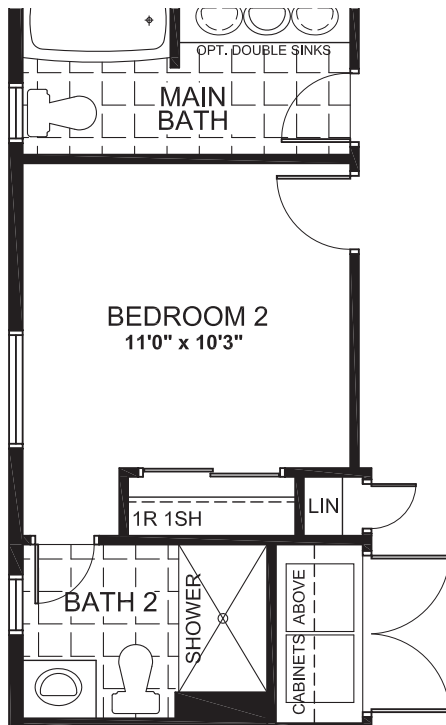

VEGA

2980
SQ. FT.

Square footage includes
finished basement

ELV A

4+ 

2.5+ 

LOT SIZE
35'

SECOND

2.5+ 

LOT SIZE
35'

BASEMENT

*Optional basement bedroom includes finished standard floor, walls, ceiling, door and closet.

VEGA

2980
SQ. FT.

Square footage includes
finished basement

ELV A

4+ 

2.5+ 

LOT SIZE
35'

OPTIONS

OPTIONAL ENSUITE 2

OPTIONAL PREP KITCHEN

OPTIONAL GUEST SUITE
AND BATH 3

OPTIONAL 5TH BEDROOM AND BATH 2

OPTIONAL EXTENDED
RECREATION ROOM

OPTIONAL BASEMENT
BEDROOM WITH RECREATION ROOM

BEDROOM 5
10'0" x 10'0"

OPEN
TO
BELOW