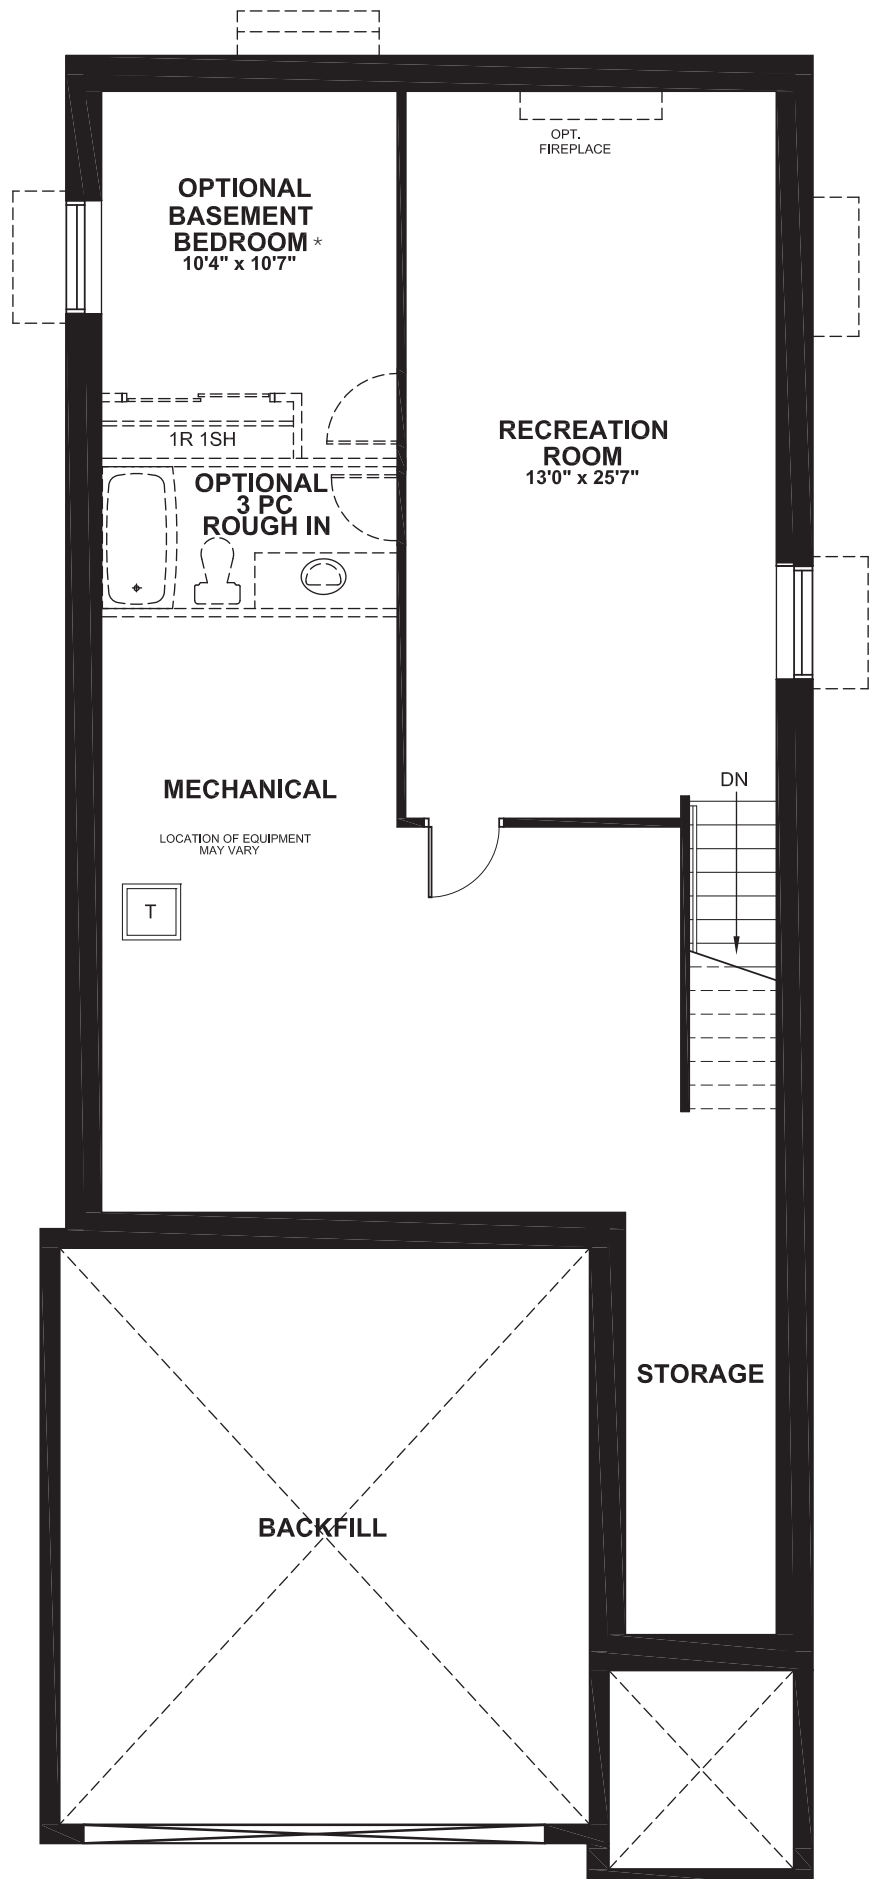

VEGA

2980
SQ. FT.

Square footage includes
finished basement

ELV A

4+ 

2.5+ 

LOT SIZE
35'

SECOND

ELEVATION A

* ELEVATION B

* ELEVATION C

VEGA

2980
SQ. FT.

Square footage includes
finished basement

ELV A

4+ 

2.5+ 

LOT SIZE
35'

BASEMENT

*Optional basement bedroom includes finished standard floor, walls, ceiling, door and closet.

VEGA

2980
SQ. FT.

Square footage includes
finished basement

ELV A

4+ 

2.5+ 

LOT SIZE
35'

OPTIONS

OPTIONAL ENSUITE 2

OPTIONAL PREP KITCHEN

OPTIONAL GUEST SUITE
AND BATH 3

OPTIONAL 5TH BEDROOM AND BATH 2