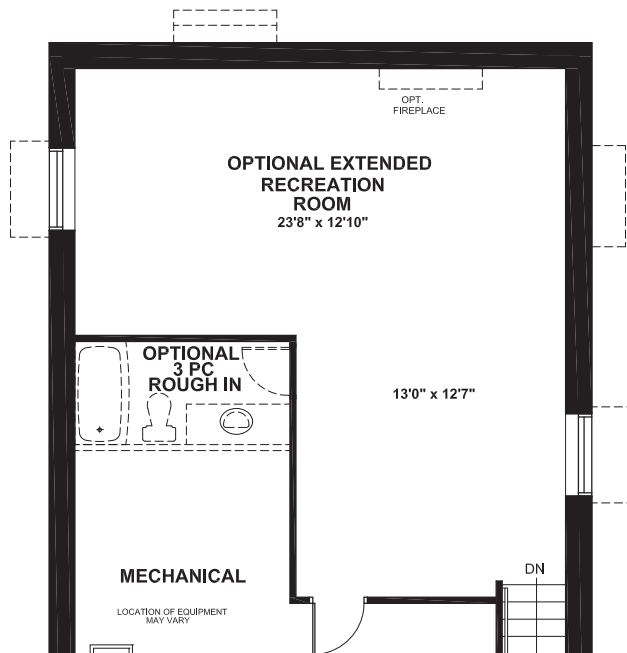

VEGA

2980
SQ. FT.

Square footage includes
finished basement

ELV A

4+ 

2.5+ 

LOT SIZE
35'

GROUND

2.5+ 

LOT SIZE
35'

BASEMENT

*Optional basement bedroom includes finished standard floor, walls, ceiling, door and closet.

VEGA

2980
SQ. FT.

Square footage includes
finished basement

ELV A

4+ 

2.5+ 

LOT SIZE
35'

OPTIONS

OPTIONAL ENSUITE 2

OPTIONAL PREP KITCHEN

OPTIONAL GUEST SUITE
AND BATH 3

OPTIONAL 5TH BEDROOM AND BATH 2

OPTIONAL EXTENDED
RECREATION ROOM

OPTIONAL BASEMENT
BEDROOM WITH RECREATION ROOM

BEDROOM 5
10'0" x 10'0"

OPEN
TO
BELOW