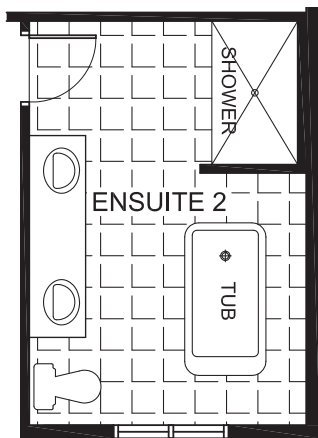

2.5+ 

LOT SIZE
35'

BASEMENT

*Optional basement bedroom includes finished standard floor, walls, ceiling, door and closet.

VEGA

2980
SQ. FT.

Square footage includes
finished basement

ELV A

4+ 

2.5+ 

LOT SIZE
35'

OPTIONS

OPTIONAL ENSUITE 2

OPTIONAL PREP KITCHEN

OPTIONAL GUEST SUITE
AND BATH 3

OPTIONAL 5TH BEDROOM AND BATH 2

OPTIONAL EXTENDED
RECREATION ROOM

OPTIONAL BASEMENT
BEDROOM WITH RECREATION ROOM

BEDROOM 5
10'0" x 10'0"

OPEN
TO
BELOW