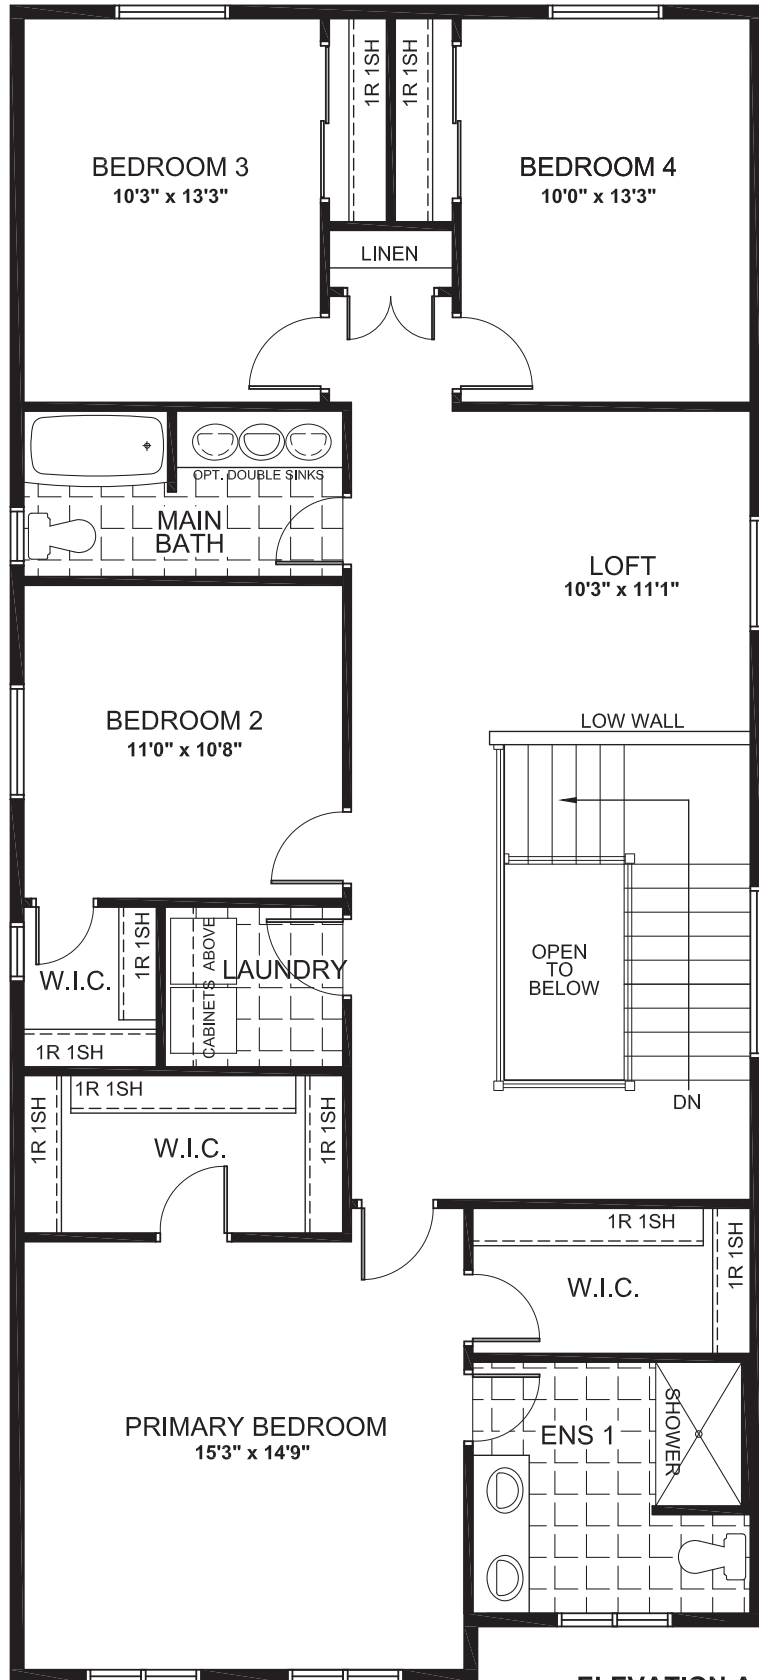

VEGA

2980
SQ. FT.

Square footage includes
finished basement

ELV A

4+ 

2.5+ 

LOT SIZE
35'

GROUND

VEGA

2980
SQ. FT.

Square footage includes
finished basement

ELV A

4+ 

2.5+ 

LOT SIZE
35'

SECOND

2.5+ 

LOT SIZE
35'

BASEMENT

*Optional basement bedroom includes finished standard floor, walls, ceiling, door and closet.

VEGA

2980
SQ. FT.

Square footage includes
finished basement

ELV A

4+ 

2.5+ 

LOT SIZE
35'

OPTIONS

OPTIONAL ENSUITE 2

OPTIONAL PREP KITCHEN

OPTIONAL GUEST SUITE
AND BATH 3

OPTIONAL 5TH BEDROOM AND BATH 2