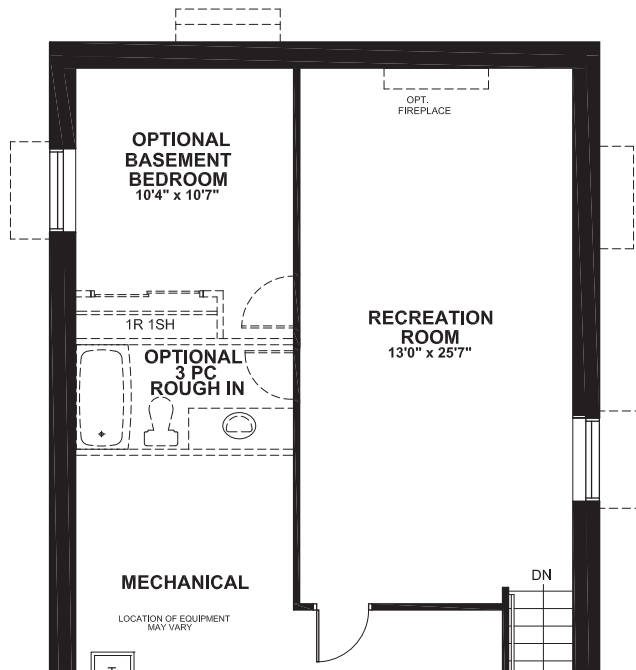

VEGA

2980
SQ. FT.

Square footage includes
finished basement

ELV A

4+ 

2.5+ 

LOT SIZE
35'

GROUND

2.5+ 

LOT SIZE
35'

BASEMENT

*Optional basement bedroom includes finished standard floor, walls, ceiling, door and closet.

VEGA

2980
SQ. FT.

Square footage includes
finished basement

ELV A

4+ 

2.5+ 

LOT SIZE
35'

OPTIONS

OPTIONAL ENSUITE 2

OPTIONAL PREP KITCHEN

OPTIONAL GUEST SUITE
AND BATH 3

OPTIONAL 5TH BEDROOM AND BATH 2

OPTIONAL EXTENDED
RECREATION ROOM

OPTIONAL BASEMENT
BEDROOM WITH RECREATION ROOM

BEDROOM 5
10'0" x 10'0"

OPEN
TO
BELOW