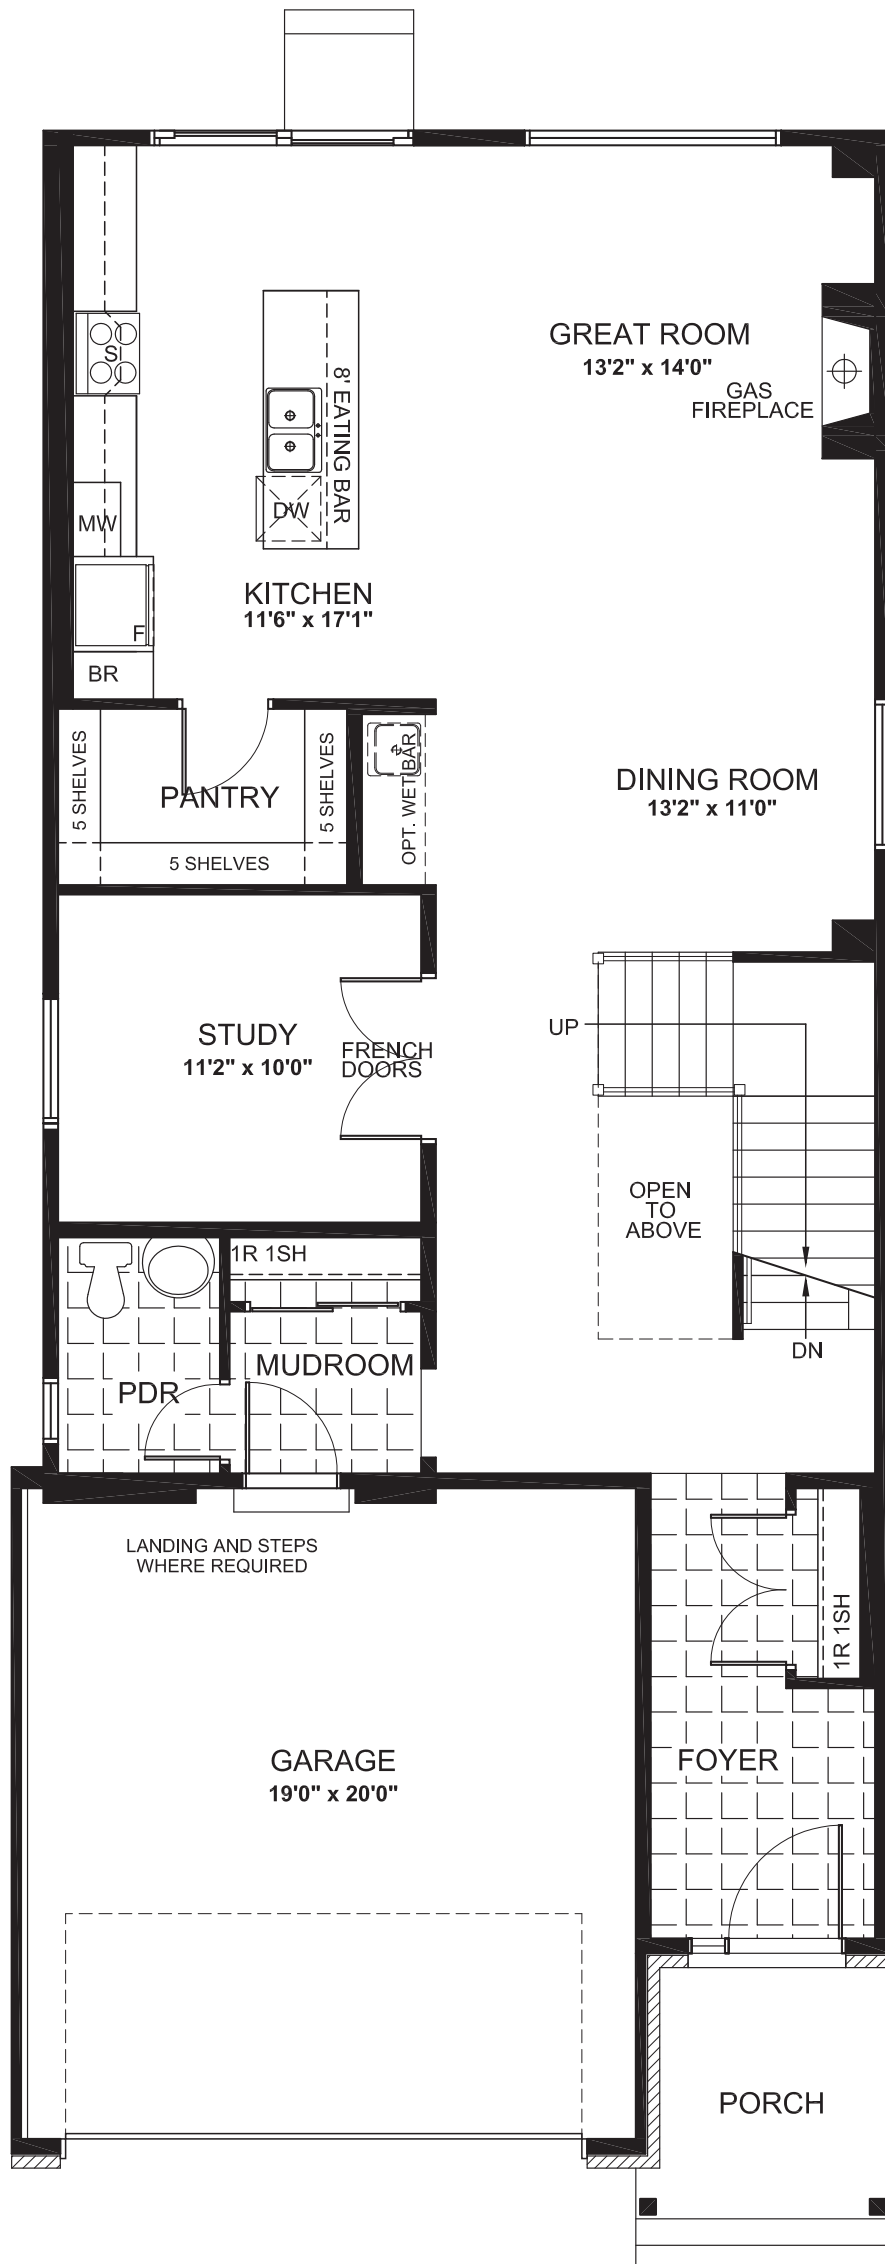

VEGA

2980
SQ. FT.

Square footage includes
finished basement

ELV A

4+ 

2.5+ 

LOT SIZE
35'

GROUND

VEGA

2980
SQ. FT.

Square footage includes
finished basement

ELV A

4+ 

2.5+ 

LOT SIZE
35'

SECOND

2.5+ 

LOT SIZE
35'

BASEMENT

*Optional basement bedroom includes finished standard floor, walls, ceiling, door and closet.

VEGA

2980
SQ. FT.

Square footage includes
finished basement

ELV A

4+ 

2.5+ 

LOT SIZE
35'

OPTIONS

OPTIONAL ENSUITE 2

OPTIONAL PREP KITCHEN

OPTIONAL GUEST SUITE
AND BATH 3

OPTIONAL 5TH BEDROOM AND BATH 2