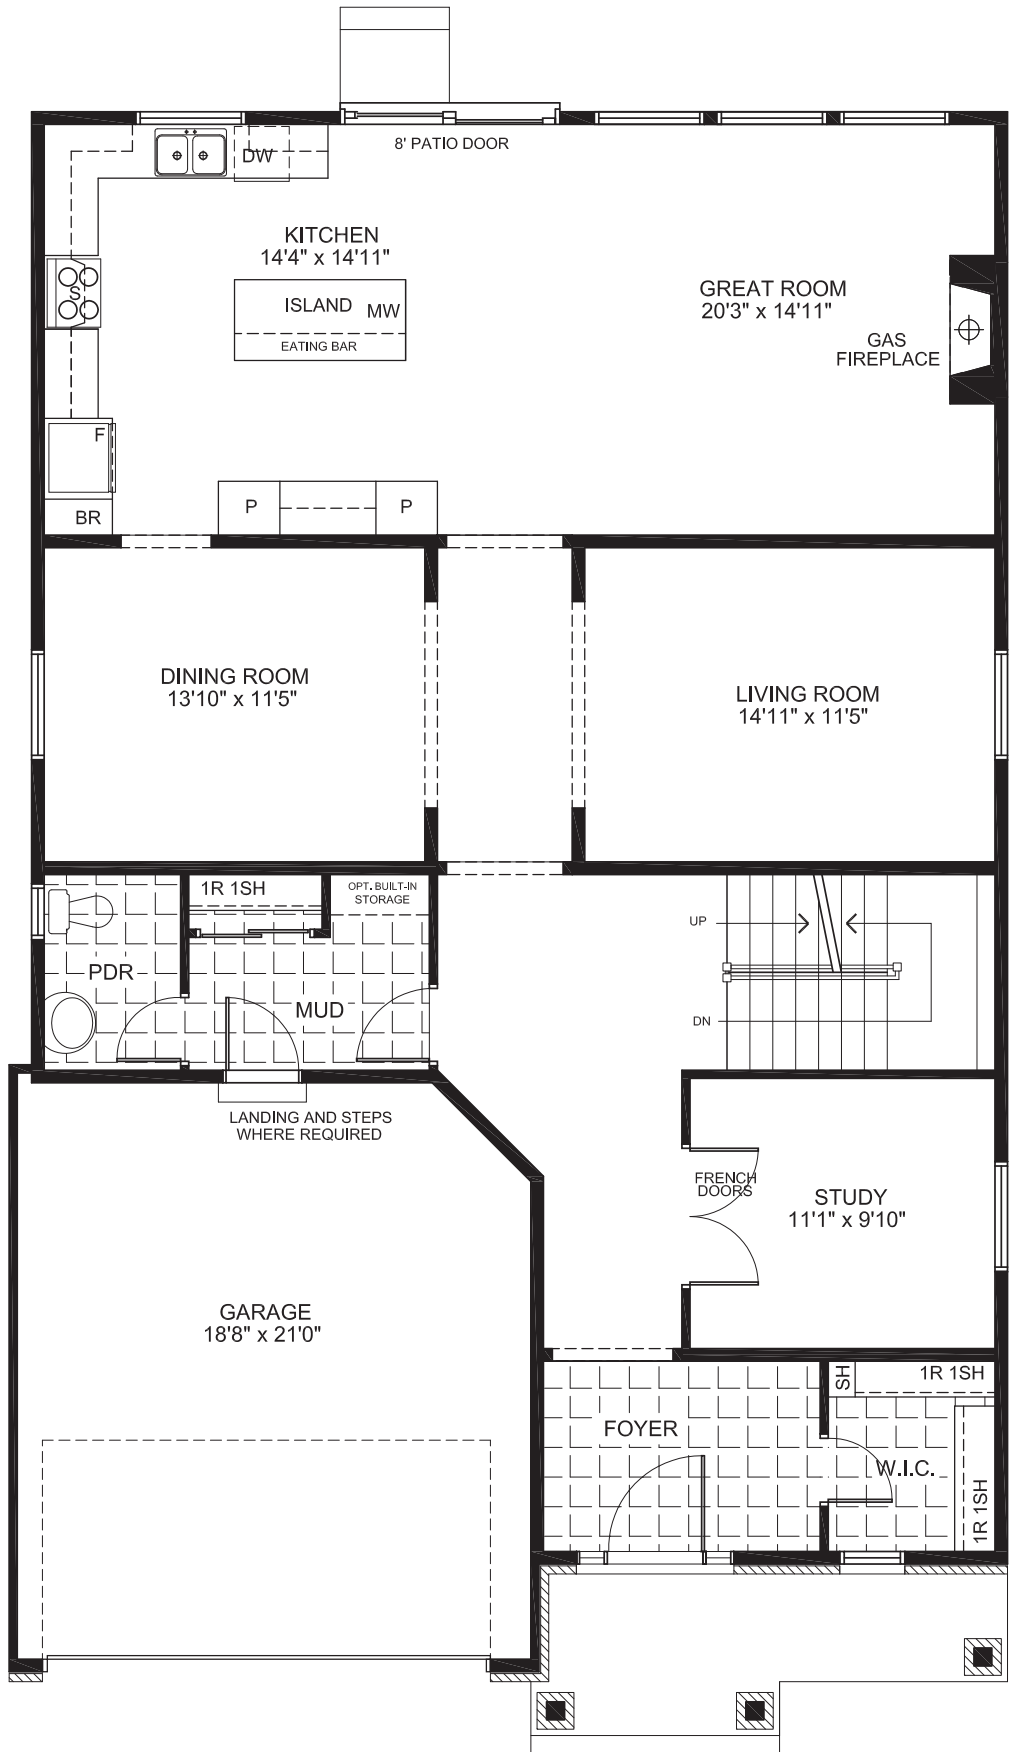

CAMBRIDGE

3869
SQ. FT.

Square footage includes
finished basement

ELV A

4+ 

3.5+ 

LOT SIZE
44'

GROUND

CAMBRIDGE

3869
SQ. FT.

Square footage includes
finished basement

ELV A

4+ 

3.5+ 

LOT SIZE
44'

SECOND

CAMBRIDGE

3869
SQ. FT.

Square footage includes
finished basement

ELV A

4+ 

3.5+ 

LOT SIZE
44'

BASEMENT

CAMBRIDGE

3869
SQ. FT.

Square footage includes
finished basement

ELV A

4+ 

3.5+ 

LOT SIZE
44'

OPTIONS