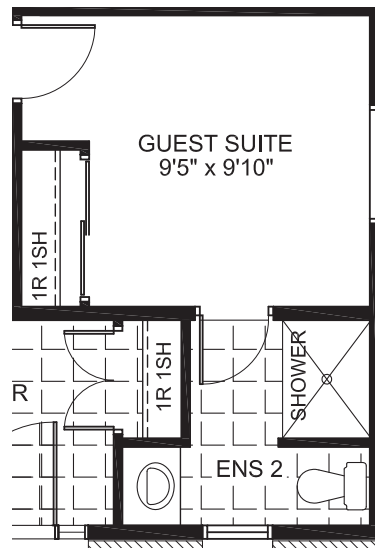

CAMBRIDGE

3869
SQ. FT.

Square footage includes
finished basement

ELV A

4+ 

3.5+ 

LOT SIZE
44'

GROUND

CAMBRIDGE

3869
SQ. FT.

Square footage includes
finished basement

ELV A

4+ 

3.5+ 

LOT SIZE
44'

BASEMENT

CAMBRIDGE

3869
SQ. FT.

Square footage includes
finished basement

ELV A

4+ 

3.5+ 

LOT SIZE
44'

OPTIONS

OPTIONAL 5 BEDROOM

OPTIONAL LAUNDRY ROOM

OPTIONAL GUEST SUITE

OPTIONAL BASEMENT BEDROOM AND OPTIONAL EXTENDED RECREATION ROOM