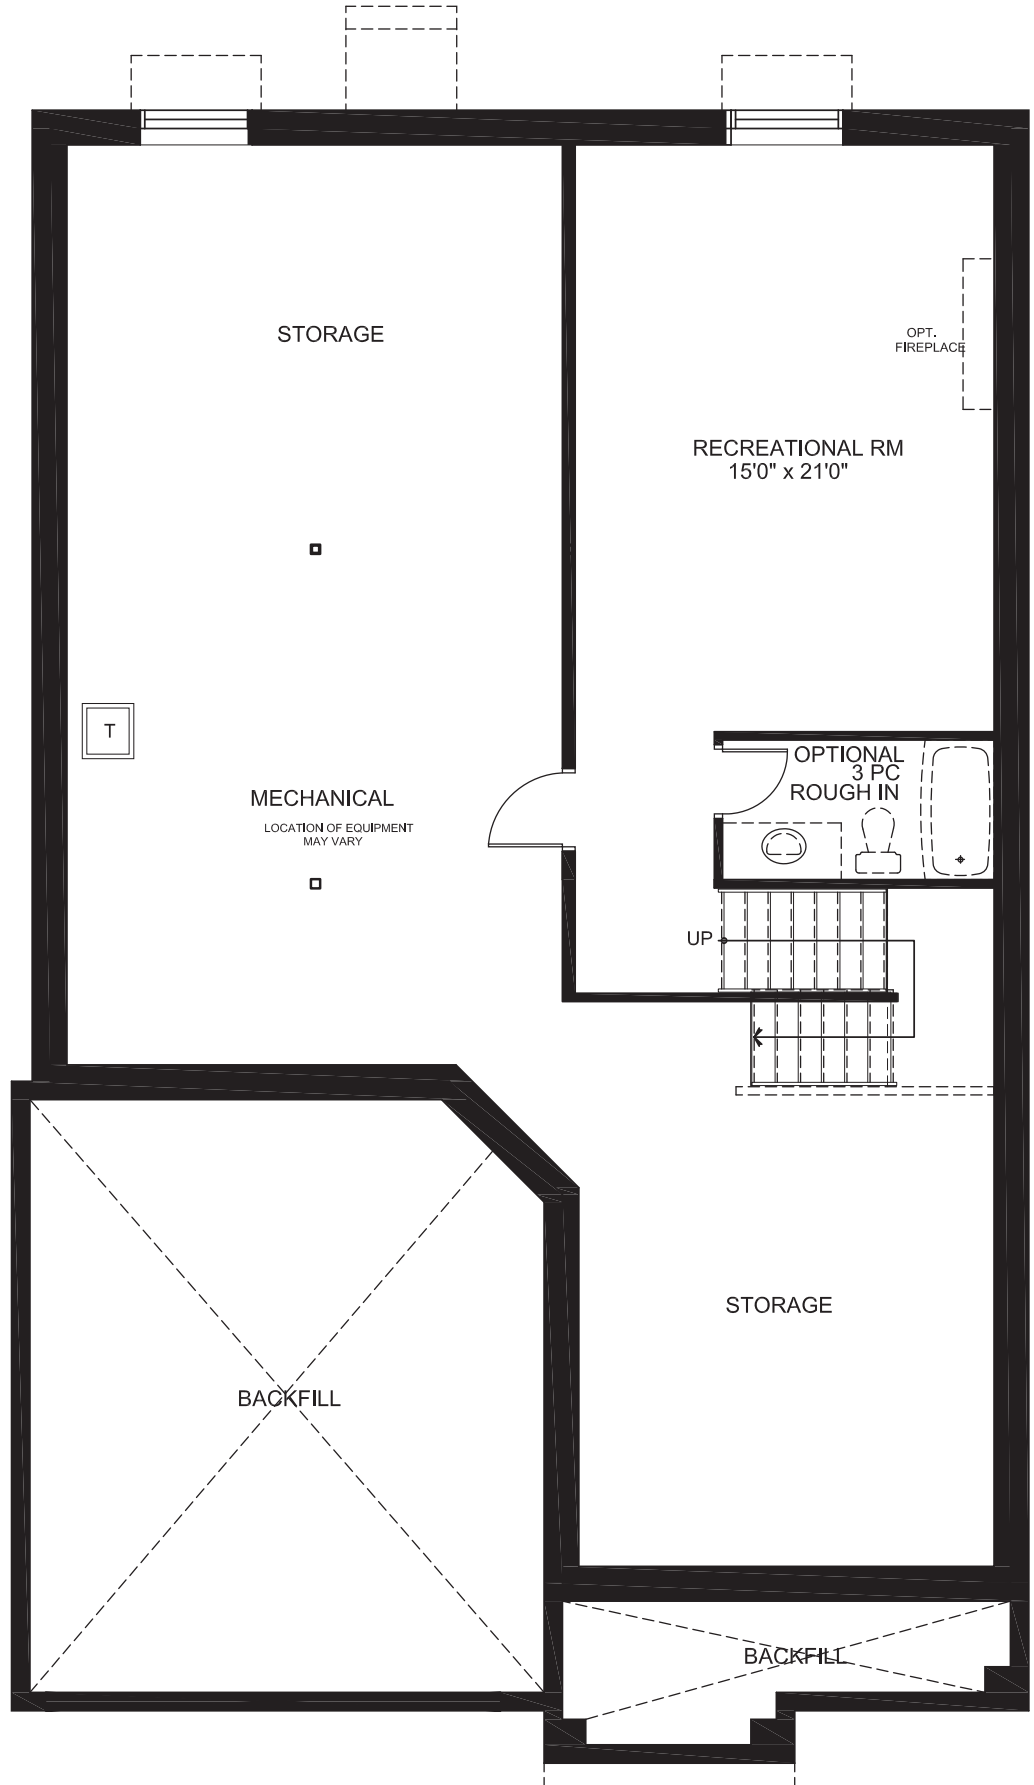

CAMBRIDGE

3869
SQ. FT.

Square footage includes
finished basement

ELV A

4+ 

3.5+ 

LOT SIZE
44'

GROUND

CAMBRIDGE

3869
SQ. FT.

Square footage includes
finished basement

ELV A

4+ 

3.5+ 

LOT SIZE
44'

SECOND

CAMBRIDGE

3869
SQ. FT.

Square footage includes
finished basement

ELV A

4+ 

3.5+ 

LOT SIZE
44'

BASEMENT

CAMBRIDGE

3869
SQ. FT.

Square footage includes
finished basement

ELV A

4+ 

3.5+ 

LOT SIZE
44'

OPTIONS