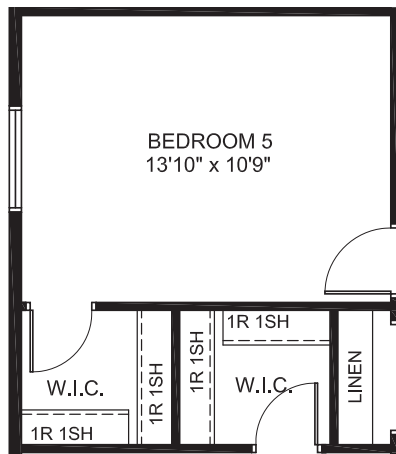

CAMBRIDGE

3869
SQ. FT.

Square footage includes
finished basement

ELV A

4+ 

3.5+ 

LOT SIZE
44'

GROUND

CAMBRIDGE

3869
SQ. FT.

Square footage includes
finished basement

ELV A

4+ 

3.5+ 

LOT SIZE
44'

BASEMENT

CAMBRIDGE

3869
SQ. FT.

Square footage includes
finished basement

ELV A

4+ 

3.5+ 

LOT SIZE
44'

OPTIONS

OPTIONAL 5 BEDROOM

OPTIONAL LAUNDRY ROOM

OPTIONAL GUEST SUITE

OPTIONAL BASEMENT BEDROOM AND OPTIONAL EXTENDED RECREATION ROOM