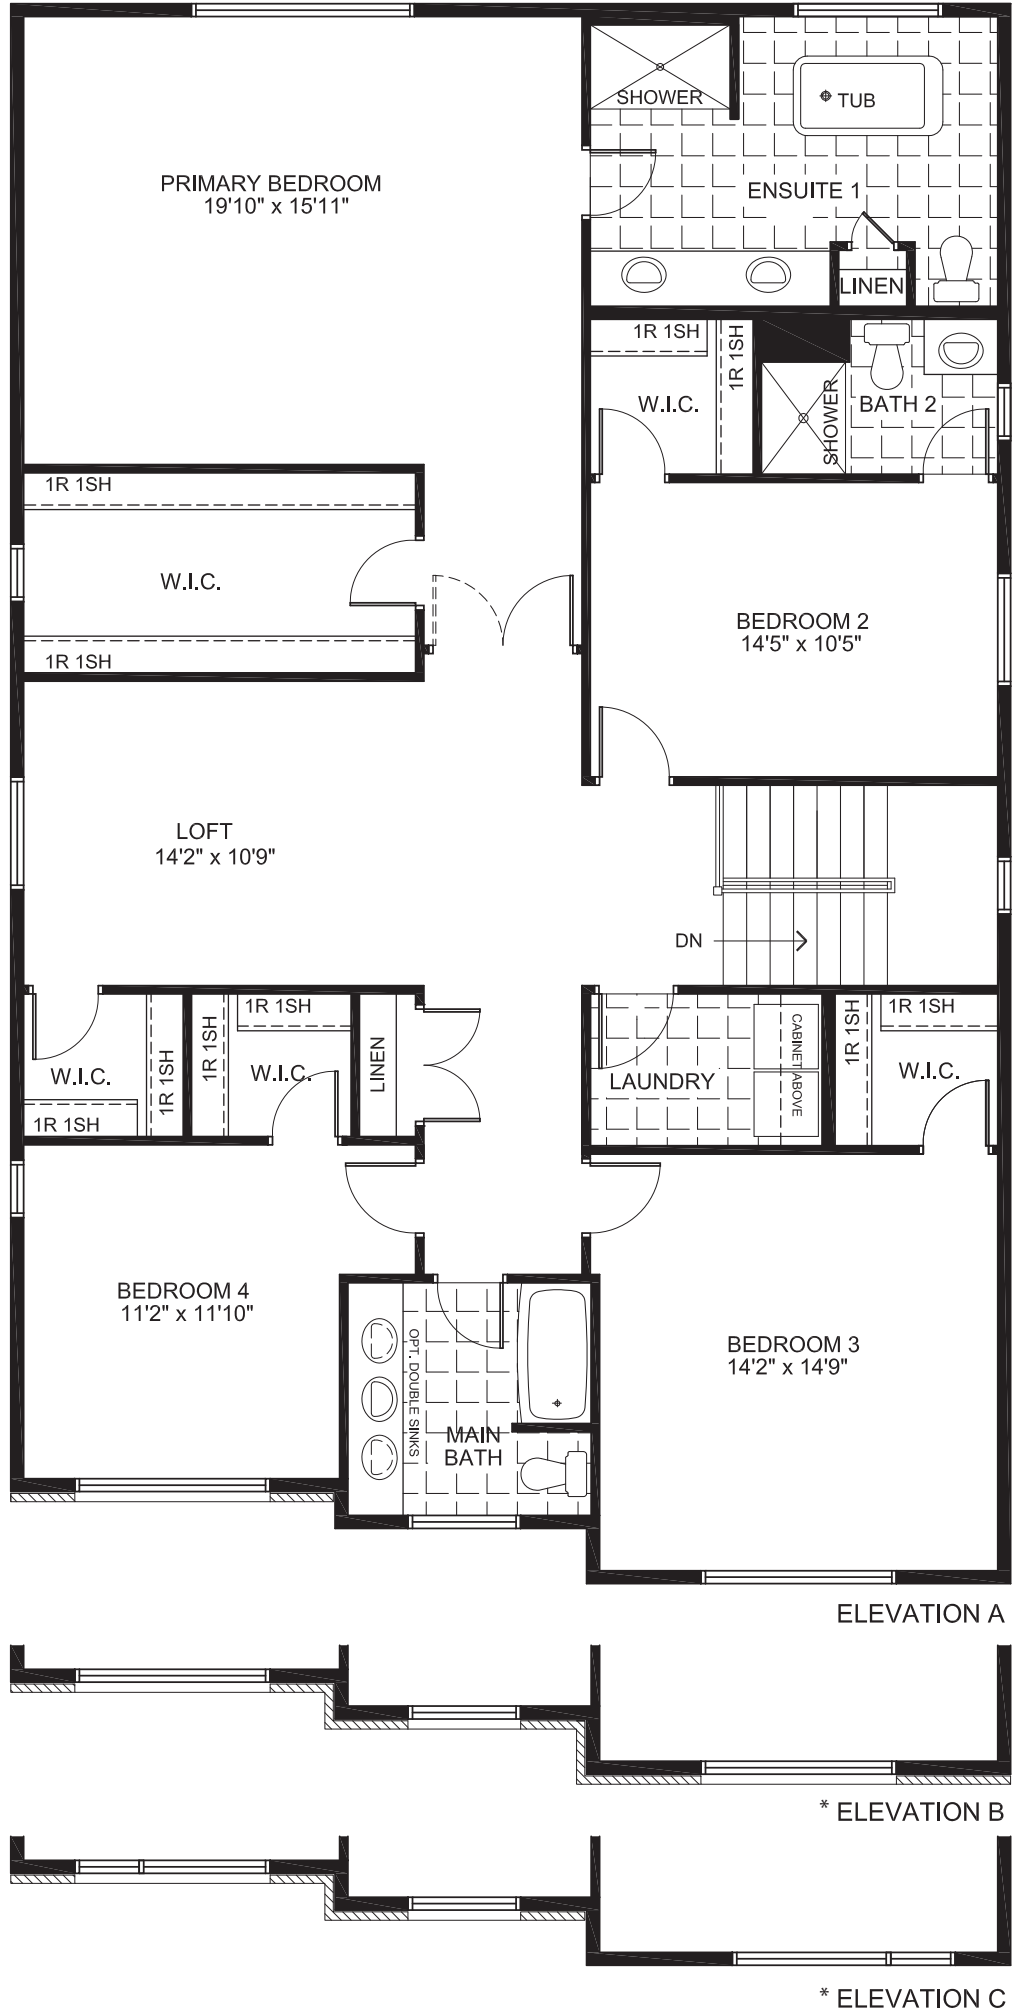

CAMBRIDGE

3869
SQ. FT.

Square footage includes
finished basement

ELV A

4+ 

3.5+ 

LOT SIZE
44'

GROUND

CAMBRIDGE

3869
SQ. FT.

Square footage includes
finished basement

ELV A

4+ 

3.5+ 

LOT SIZE
44'

SECOND

CAMBRIDGE

3869
SQ. FT.

Square footage includes
finished basement

ELV A

4+ 

3.5+ 

LOT SIZE
44'

BASEMENT

CAMBRIDGE

3869
SQ. FT.

Square footage includes
finished basement

ELV A

4+ 

3.5+ 

LOT SIZE
44'

OPTIONS