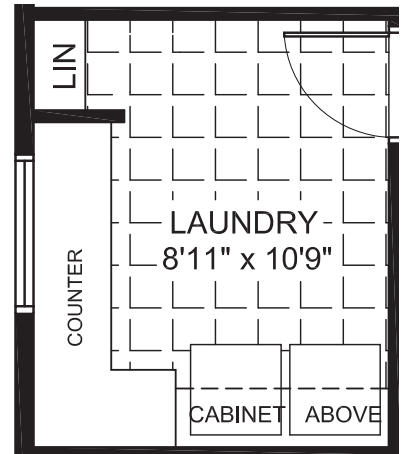

OPTIONAL LAUNDRY ROOM