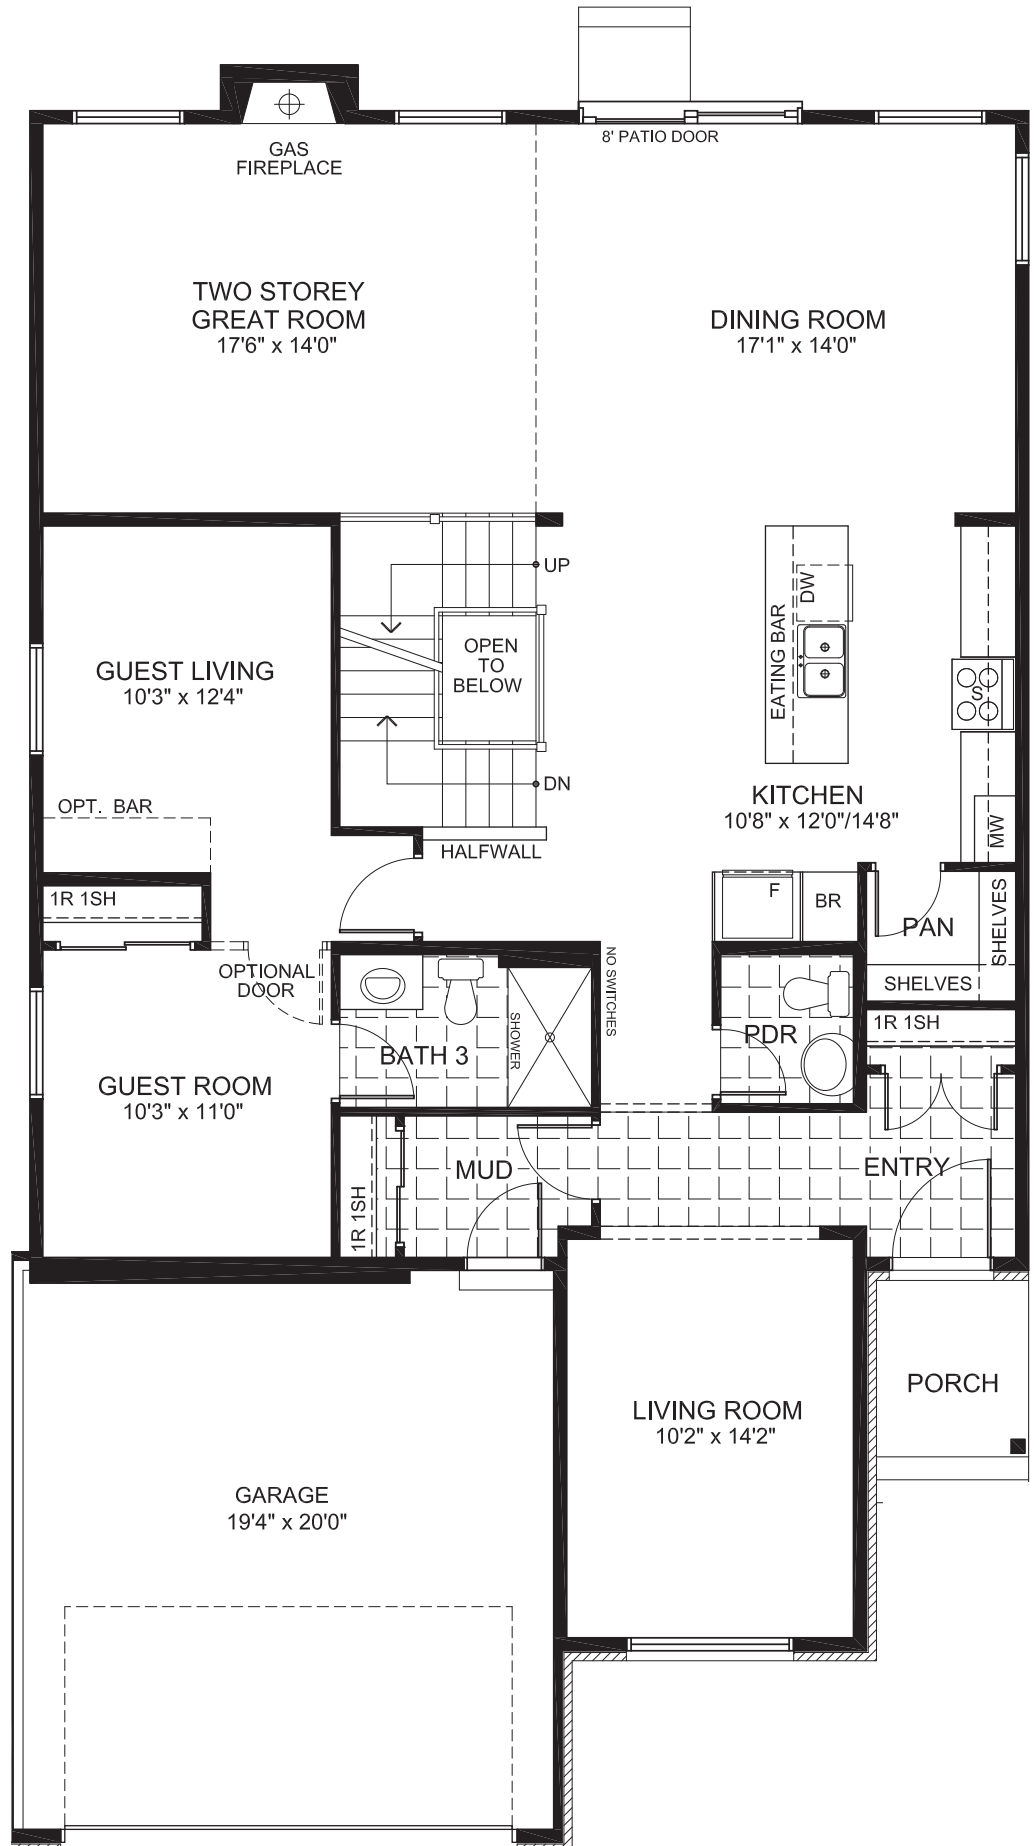

BRADSHAW

3413
SQ. FT.

Square footage includes
finished basement

ELV A

4+ 

3.5+ 

LOT SIZE
44'

GROUND

BRADSHAW

3413
SQ. FT.

Square footage includes
finished basement

ELV A

4+ 

3.5+ 

LOT SIZE
44'

SECOND

ELEVATION B
ELEVATION C

BRADSHAW

3413
SQ. FT.

Square footage includes
finished basement

ELV A

4+ 

3.5+ 

LOT SIZE
44'

BASEMENT

BRADSHAW

3413
SQ. FT.

Square footage includes
finished basement

ELV A

4+ 

3.5+ 

LOT SIZE
44'