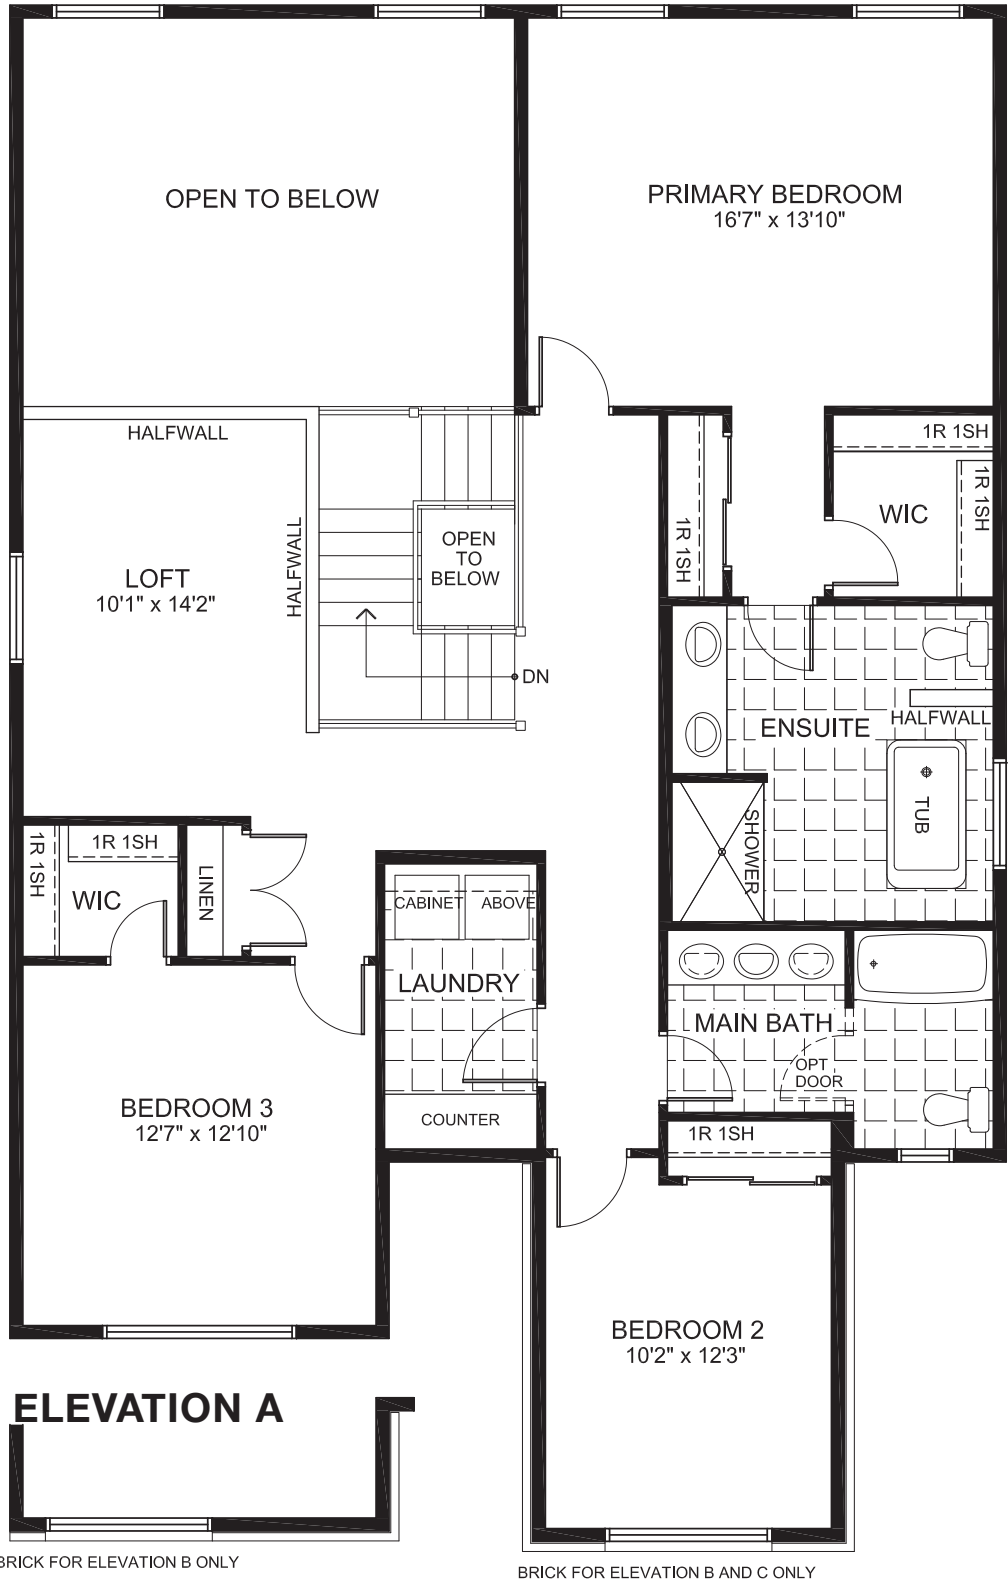

BRADSHAW

3413
SQ. FT.

Square footage includes
finished basement

ELV A

4+ 

3.5+ 

LOT SIZE
44'

GROUND

BRADSHAW

3413
SQ. FT.

Square footage includes
finished basement

ELV A

4+ 

3.5+ 

LOT SIZE
44'

SECOND

ELEVATION B
ELEVATION C

BRADSHAW

3413
SQ. FT.

Square footage includes
finished basement

ELV A

4+ 

3.5+ 

LOT SIZE
44'

BASEMENT

BRADSHAW

3413
SQ. FT.

Square footage includes
finished basement

ELV A

4+ 

3.5+ 

LOT SIZE
44'