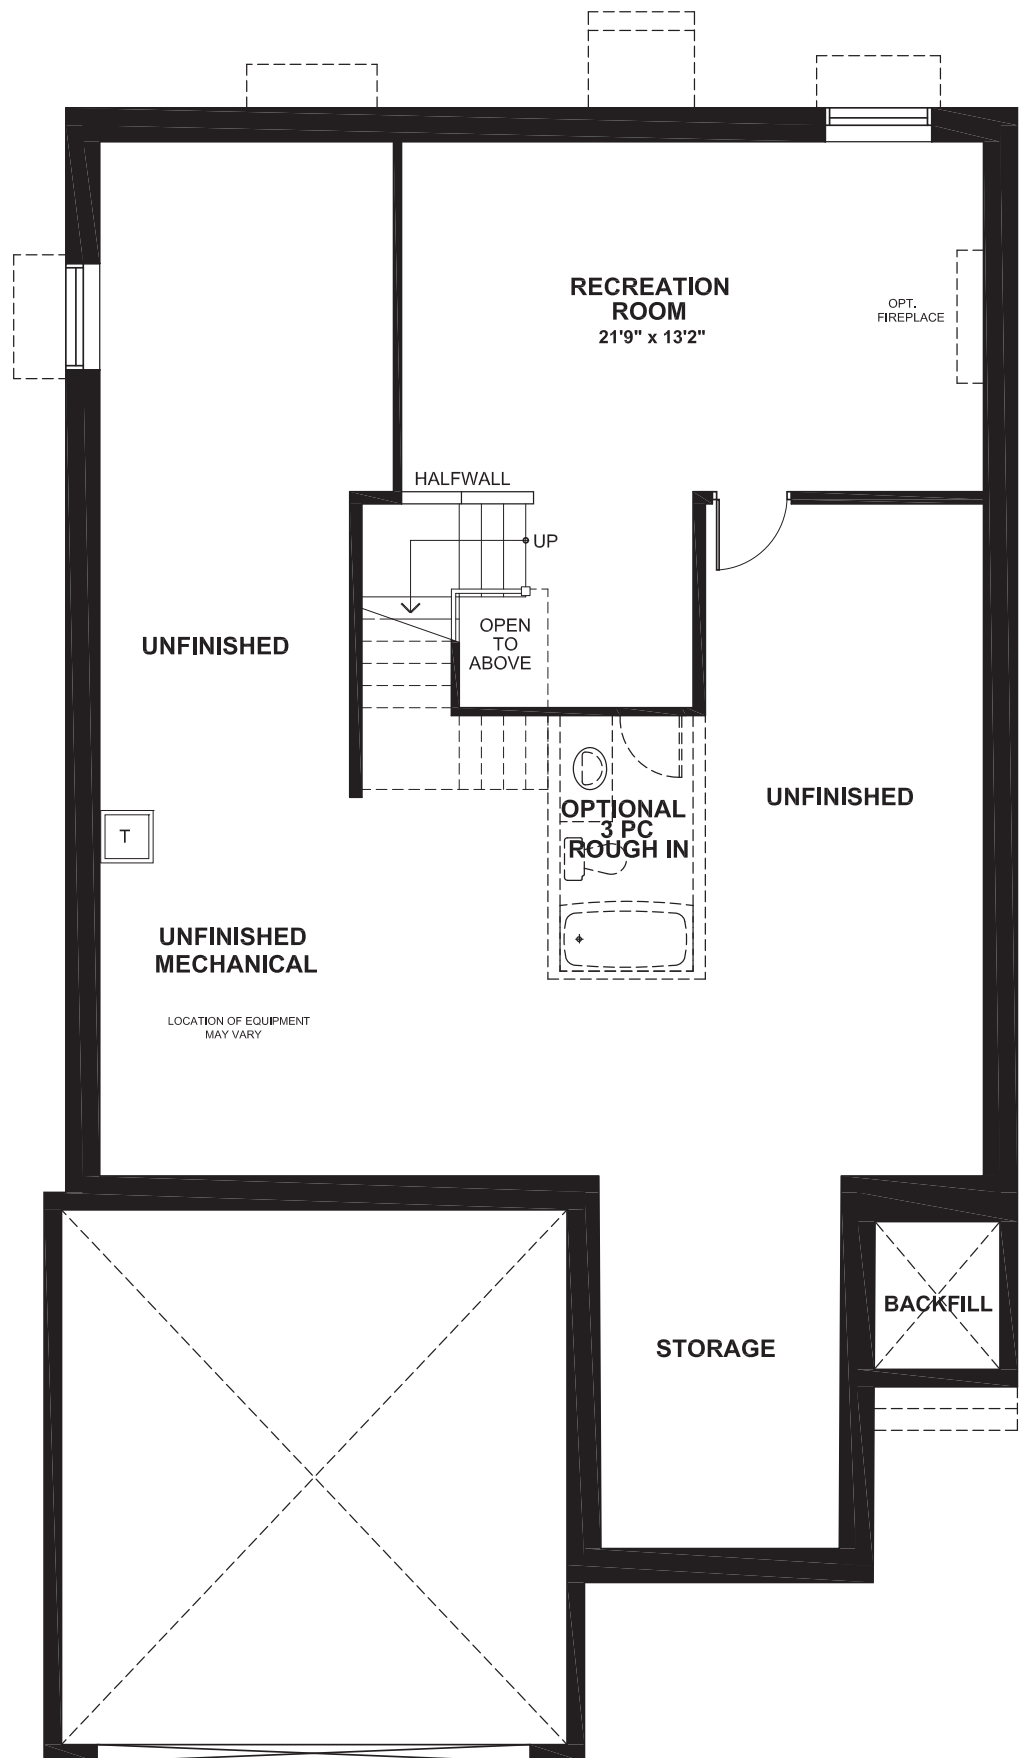

BRADSHAW

3413
SQ. FT.

Square footage includes
finished basement

ELV A

4+ 

3.5+ 

LOT SIZE
44'

GROUND

BRADSHAW

3413
SQ. FT.

Square footage includes
finished basement

ELV A

4+ 

3.5+ 

LOT SIZE
44'

SECOND

ELEVATION B
ELEVATION C

BRADSHAW

3413
SQ. FT.

Square footage includes
finished basement

ELV A

4+ 

3.5+ 

LOT SIZE
44'

BASEMENT

BRADSHAW

3413
SQ. FT.

Square footage includes
finished basement

ELV A

4+ 

3.5+ 

LOT SIZE
44'