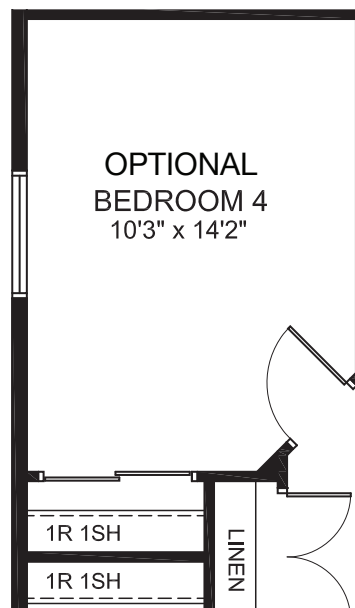

BRADSHAW

3413
SQ. FT.

Square footage includes
finished basement

ELV A

4+

3.5+

LOT SIZE
44'

OPTIONS

OPTIONAL SECOND FLOOR 4 BEDROOM