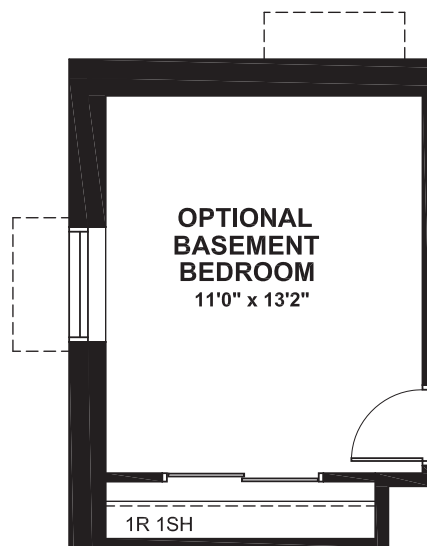

OPTIONAL BASEMENT BEDROOM