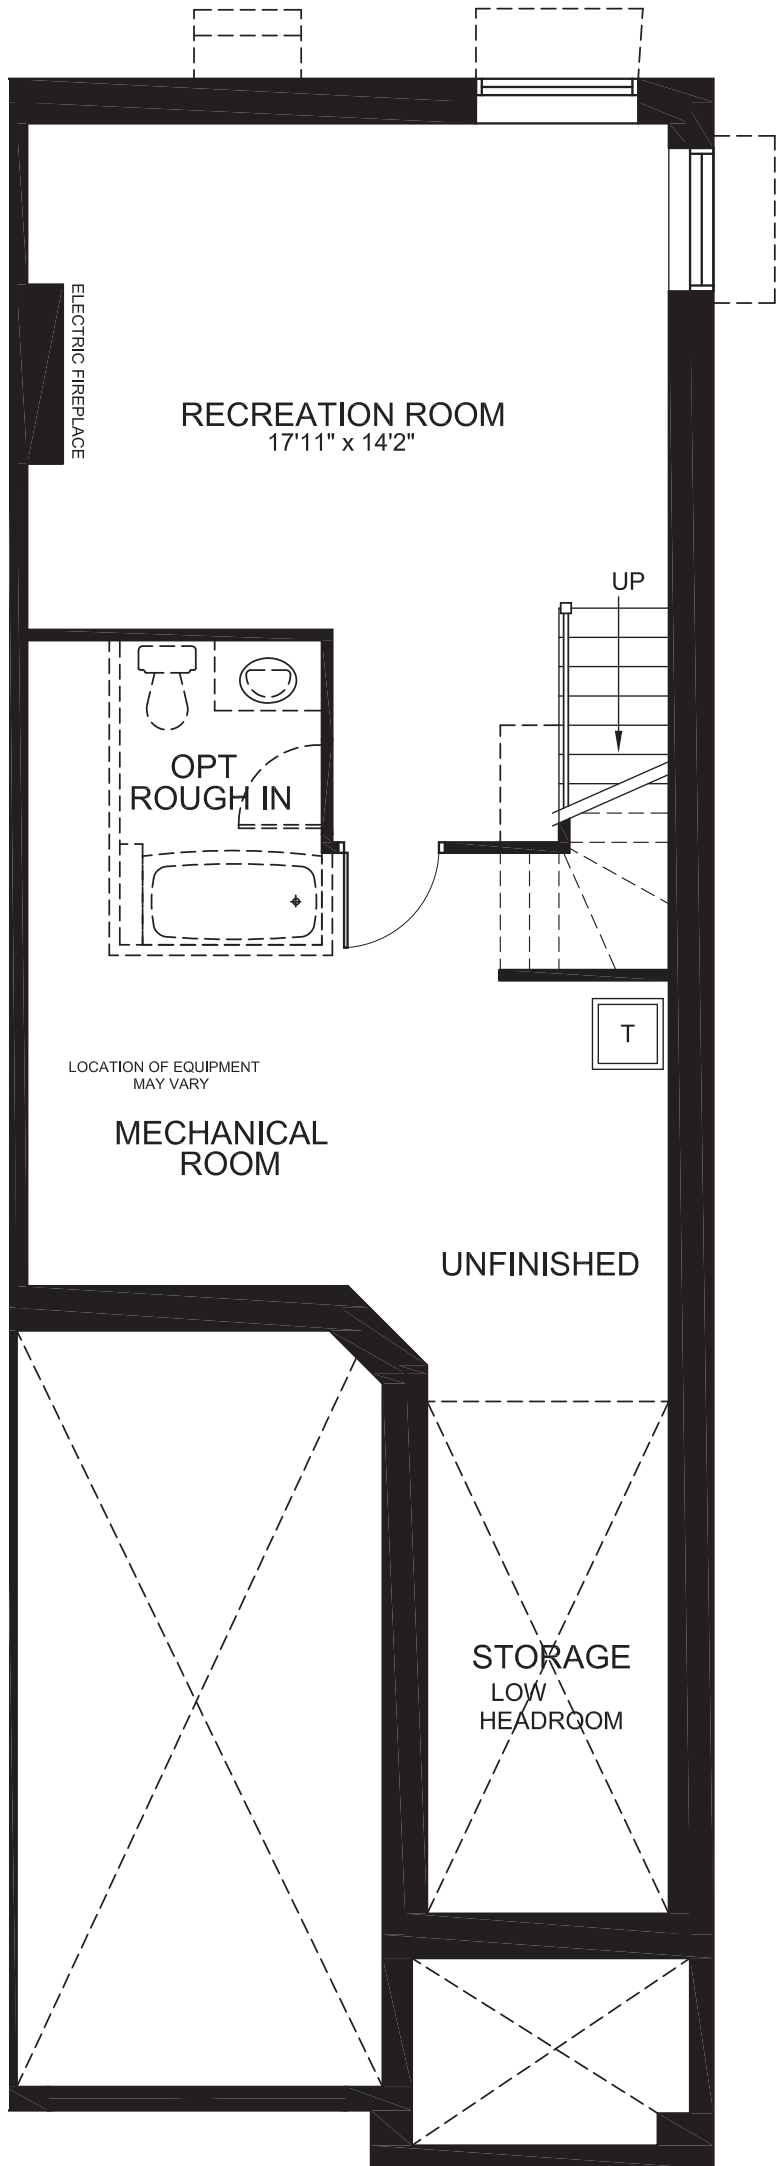

AMBROSIA

2171
SQ. FT.

Square footage includes
finished basement

3 

2.5+ 

GROUND

AMBROSIA

2171
SQ. FT.

Square footage includes
finished basement

3 

2.5+ 

SECOND

AMBROSIA

2171
SQ. FT.

Square footage includes
finished basement

3 

2.5+ 

BASEMENT

AMBROSIA

2171
SQ. FT.

Square footage includes
finished basement

3 

2.5+ 

OPTIONS